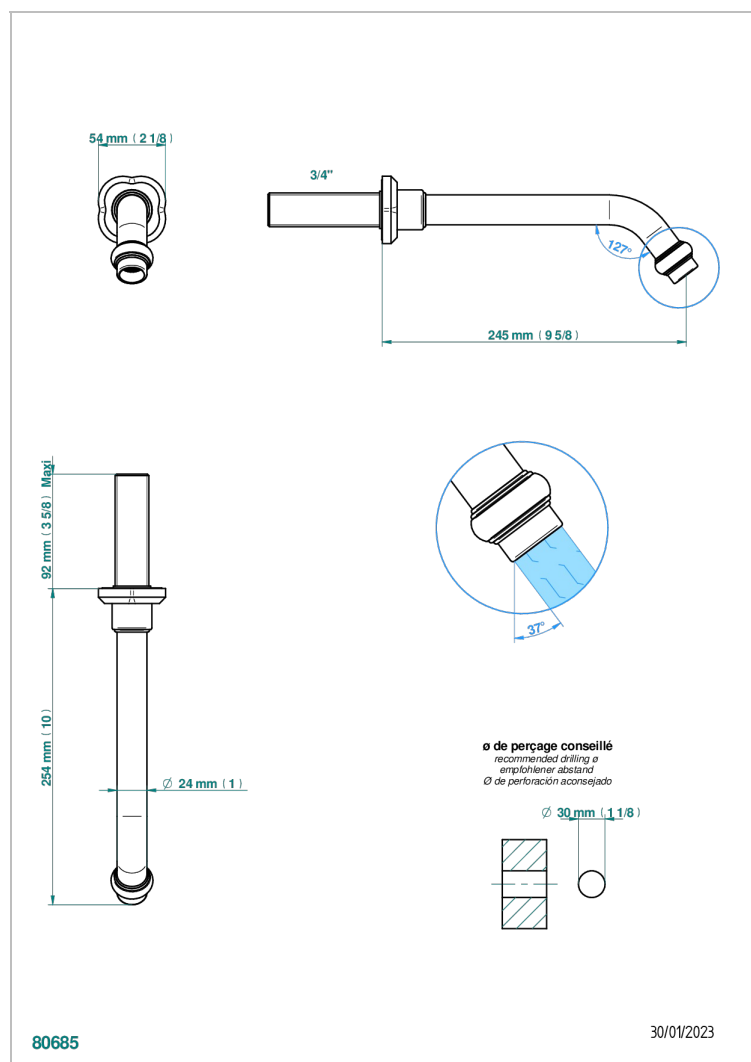

CAMELIA CLEAR CRYSTAL

U5L-42SGB

Bath spout, wall mounted

THG[®]
PARIS

CHARACTERISTIC

- Camélia Clear crystal
- Bath spout, wall mounted

AVAILABLE FINITIONS

Black ceram - D30
Blush PVD - H62
Brass color PVD - H49
Brown bronze color PVD - F33
Chrome polished - A02
Gold color PVD - H52

Nickel antique / Sovereign - H28
Nickel color PVD - H55
Nickel polished - B01
Soft matt gold - F31
Umber PVD - H66