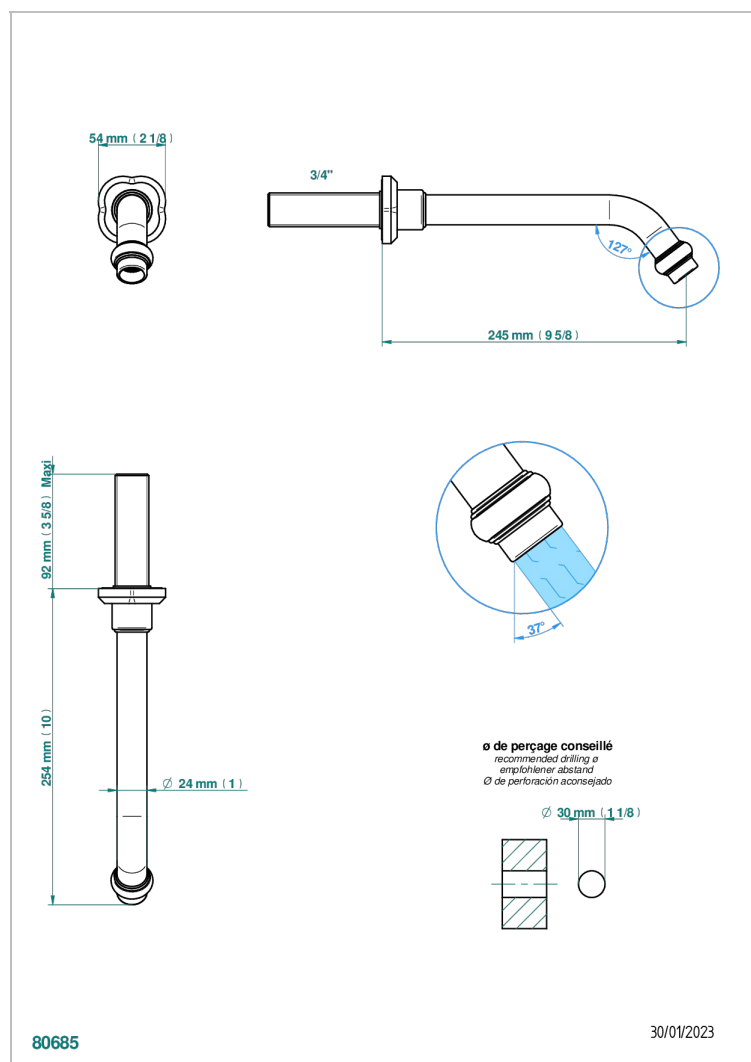

CAMELIA CLEAR CRYSTAL

U5L-42SGB

Wall mounted bath spout, without T junction

THG
PARIS

CHARACTERISTIC

- Camélia Clear crystal
- Wall mounted bath spout, without T junction

AVAILABLE FINITIONS

Antique nickel - H28
Black ceram - D30
Blush PVD - H62
Brass color PVD - H49
Brown bronze color PVD - F33
Gold color PVD - H52