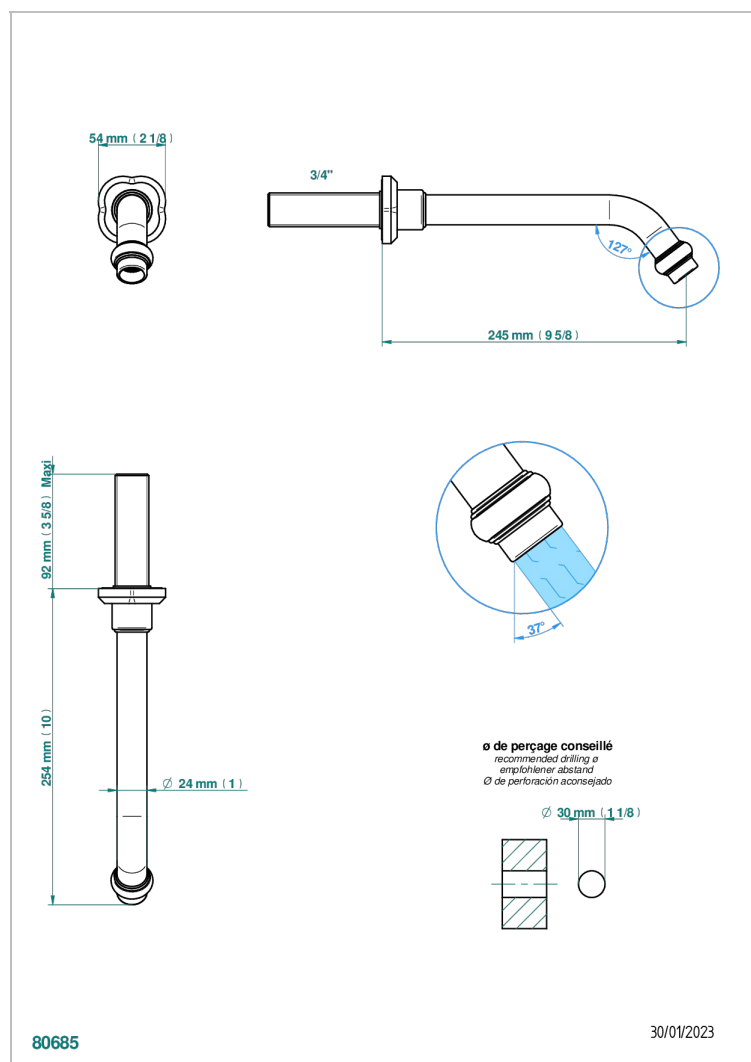

CAMELIA CLEAR CRYSTAL

U5L-42SGB

Wall mounted bath spout, without T junction

THG[®]
PARIS

CHARACTERISTIC

- Camélia Clear crystal
- Wall mounted bath spout, without T junction

AVAILABLE FINITIONS

Antique nickel - H28
Black ceram - D30
Blush PVD - H62
Brass color PVD - H49
Brown bronze color PVD - F33
Gold color PVD - H52