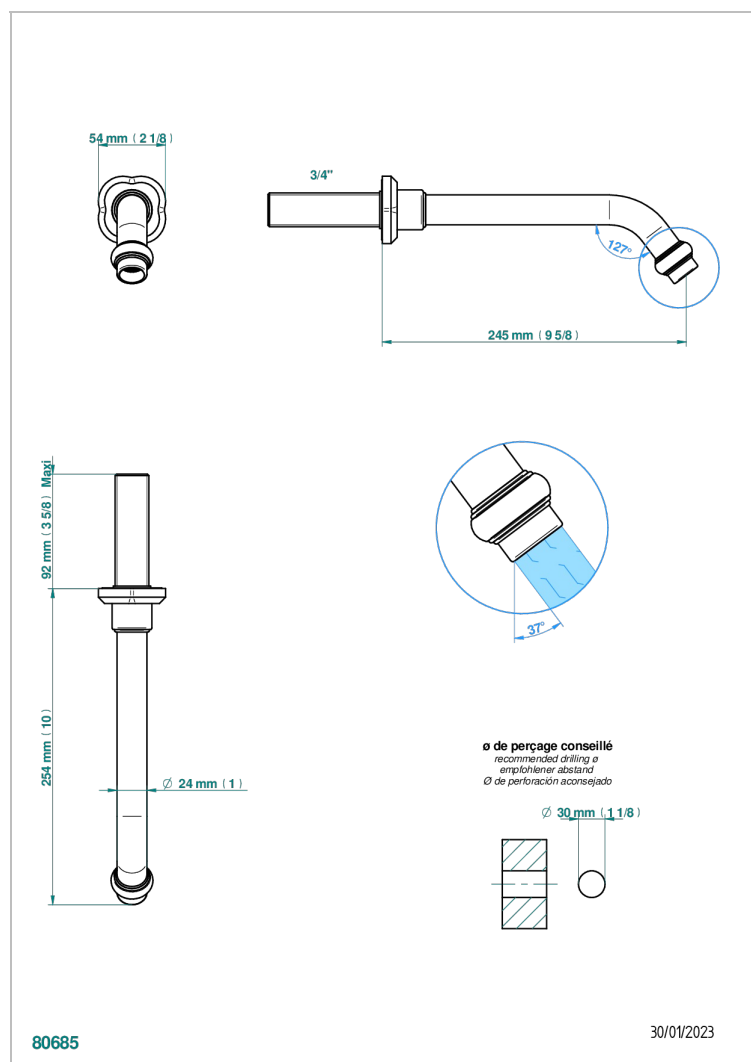

CAMELIA BLACK CRYSTAL

U5K-42SGB/W

Bath spout, wall mounted - WRAS approved

THG[®]
PARIS

CHARACTERISTIC

- Camélia Black crystal
- Bath spout, wall mounted - WRAS approved

AVAILABLE FINITIONS

Antique nickel - H28
Black ceram - D30
Blush PVD - H62
Brass color PVD - H49
Brown bronze color PVD - F33
Gold color PVD - H52