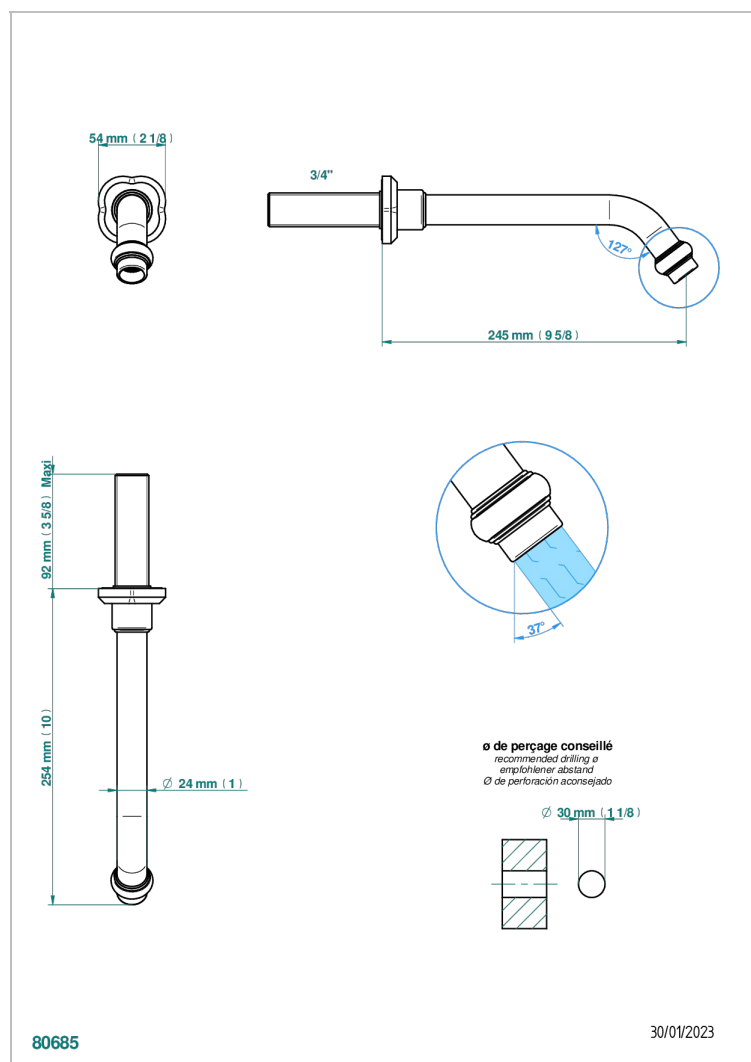

# CAMELIA BLACK CRYSTAL

U5K-42SGB

Wall mounted bath spout, without T junction

THG  
PARIS

## CHARACTERISTIC

- Camélia Black crystal
- Wall mounted bath spout, without T junction

## AVAILABLE FINITIONS

Antique nickel - H28  
Black ceram - D30  
Blush PVD - H62  
Brass color PVD - H49  
Brown bronze color PVD - F33  
Gold color PVD - H52

Graphite PVD - H64  
Matt Umber PVD - H67  
Matt blush PVD - H60  
Matt brass color PVD - H50  
Matt brown bronze color PVD - F34  
Matt chrome - C02