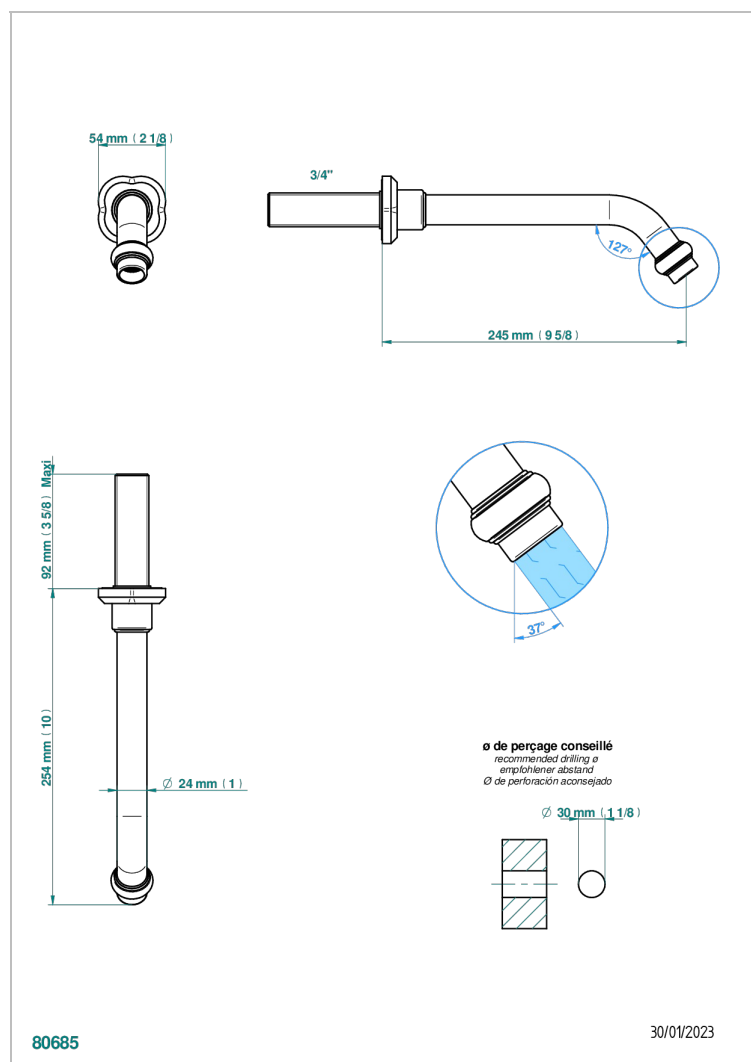

CAMELIA BLACK CRYSTAL

U5K-42SGB

Wall mounted bath spout, without T junction

THG
PARIS

CHARACTERISTIC

- Camélia Black crystal
- Wall mounted bath spout, without T junction

AVAILABLE FINITIONS

Antique nickel - H28
Black ceram - D30
Blush PVD - H62
Brass color PVD - H49
Brown bronze color PVD - F33
Gold color PVD - H52