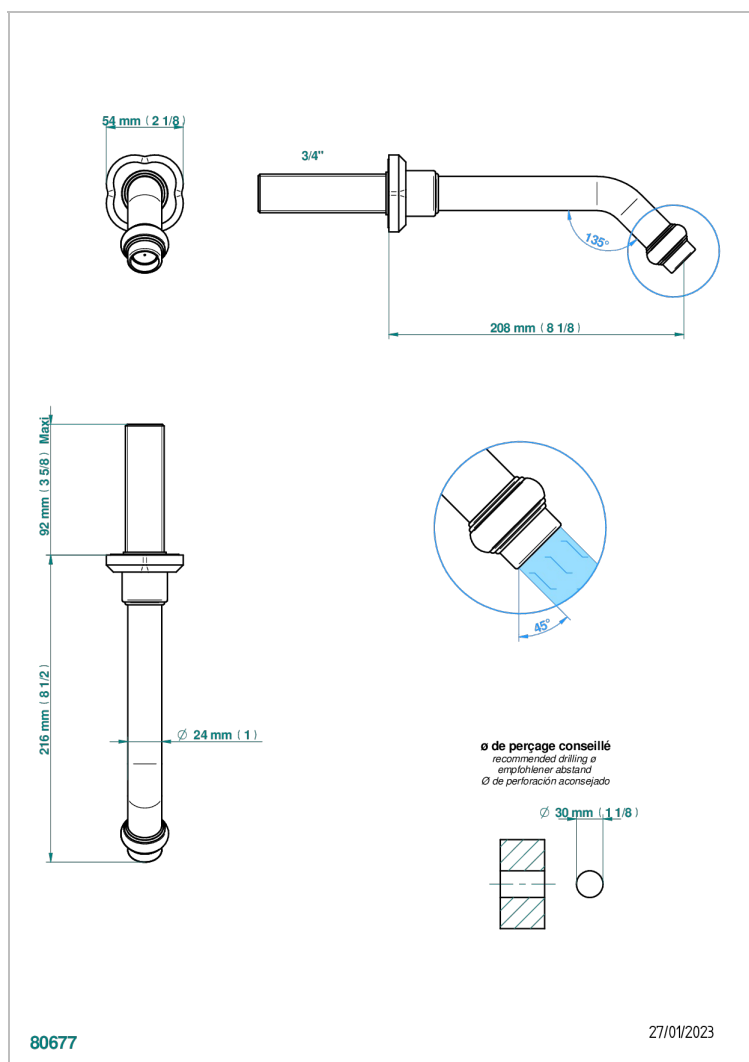

CAMELIA CLEAR CRYSTAL

U5L-43GB

Basin wall spout 3/4 no T junction

THG[®]
PARIS

CHARACTERISTIC

- Camélia Clear crystal
- Basin wall spout 3/4 no T junction

AVAILABLE FINITIONS

Antique nickel - H28
Black ceram - D30
Blush PVD - H62
Brass color PVD - H49
Brown bronze color PVD - F33
Gold color PVD - H52