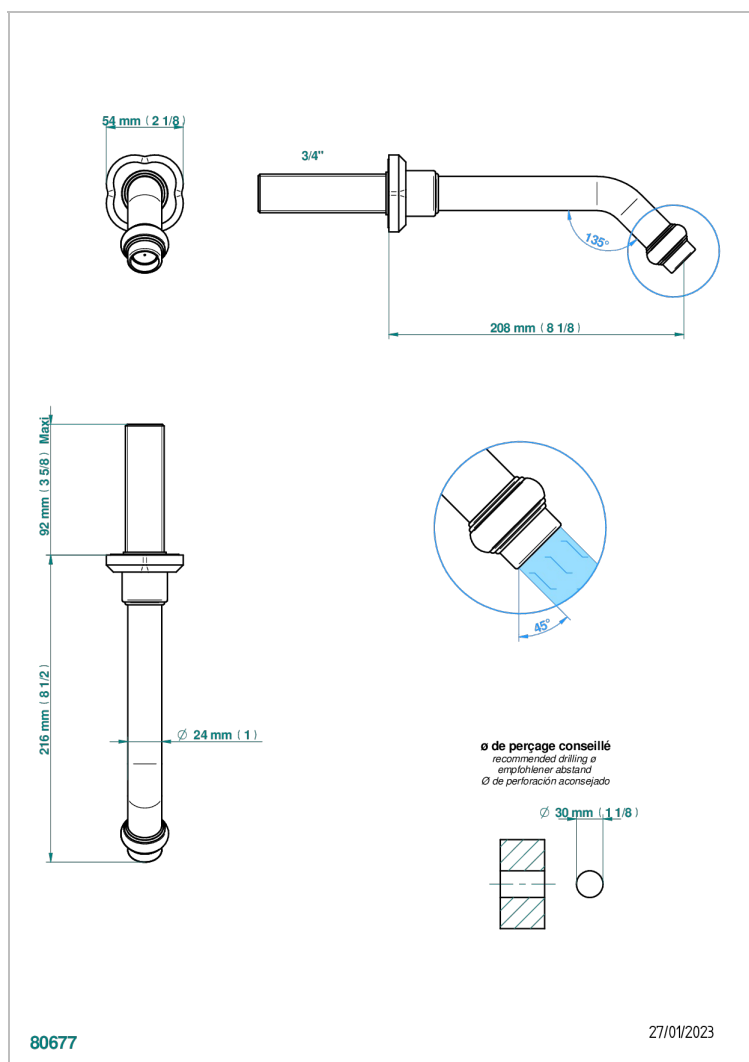

# CAMELIA CLEAR CRYSTAL

U5L-43GB

Basin wall spout 3/4 no T junction

THG<sup>®</sup>  
PARIS

## CHARACTERISTIC

- Camélia Clear crystal
- Basin wall spout 3/4 no T junction

## AVAILABLE FINITIONS

Antique nickel - H28  
Black ceram - D30  
Blush PVD - H62  
Brass color PVD - H49  
Brown bronze color PVD - F33  
Gold color PVD - H52

Graphite PVD - H64  
Matt Umber PVD - H67  
Matt blush PVD - H60  
Matt brass color PVD - H50  
Matt brown bronze color PVD - F34  
Matt chrome - C02