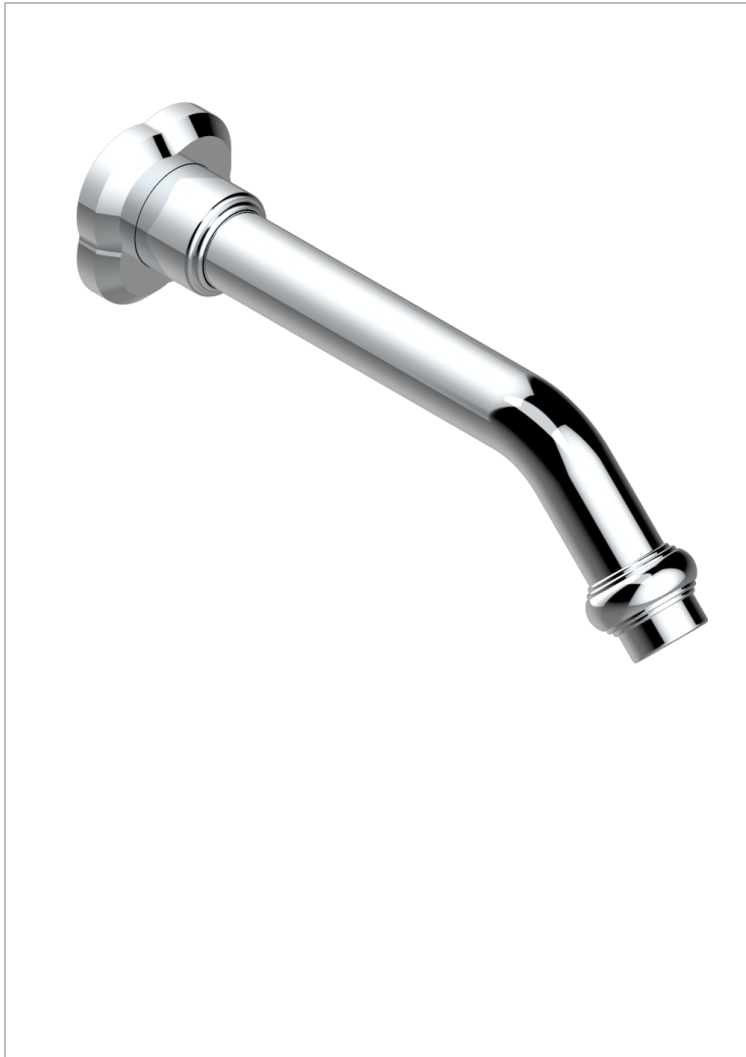

CAMELIA, KRISTALL KLAR

U5L-43GB

Basin wall spout 3/4 no T junction

THG[®]
PARIS

EIGENSCHAFTEN

- Camélia, Kristall klar
- Basin wall spout 3/4 no T junction

VERFÜGBARE OBERFLÄCHEN

Altnickel - H28
Blassgold matt unlackiert - F31
Chrom - A02
Chrom matt - C02
Gold - F01
Gold matt - F07

Mattschwarz keramik - D30
Nickel matt - C01
Pvd blush - H62
Pvd blush matt - H60
Pvd bronze braun - F33
Pvd bronze braun matt - F34

Pvd gold - H52
Pvd gold matt - H53
Pvd graphite - H64
Pvd graphite matt - H65
Pvd messing - H49
Pvd messing matt - H50