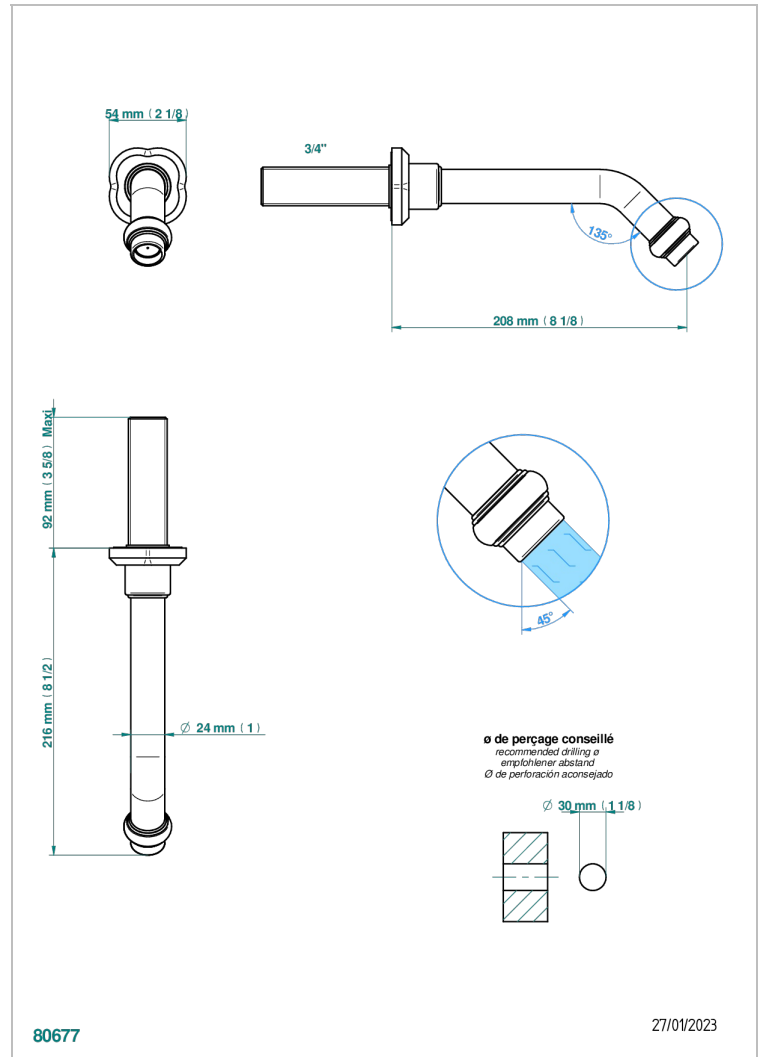

CAMELIA, KRISTALL KLAR

U5L-43GB

Basin wall spout 3/4 no T junction

THG[®]
PARIS

EIGENSCHAFTEN

- Camélia, Kristall klar
- Basin wall spout 3/4 no T junction

VERFÜGBARE OBERFLÄCHEN

Altnickel - H28
Blassgold matt unlackiert - F31
Chrom - A02
Chrom matt - C02
Gold - F01
Gold matt - F07

Mattschwarz keramik - D30
Nickel matt - C01
Pvd blush - H62
Pvd blush matt - H60
Pvd bronze braun - F33
Pvd bronze braun matt - F34

Pvd gold - H52
Pvd gold matt - H53
Pvd graphite - H64
Pvd graphite matt - H65
Pvd messing - H49
Pvd messing matt - H50