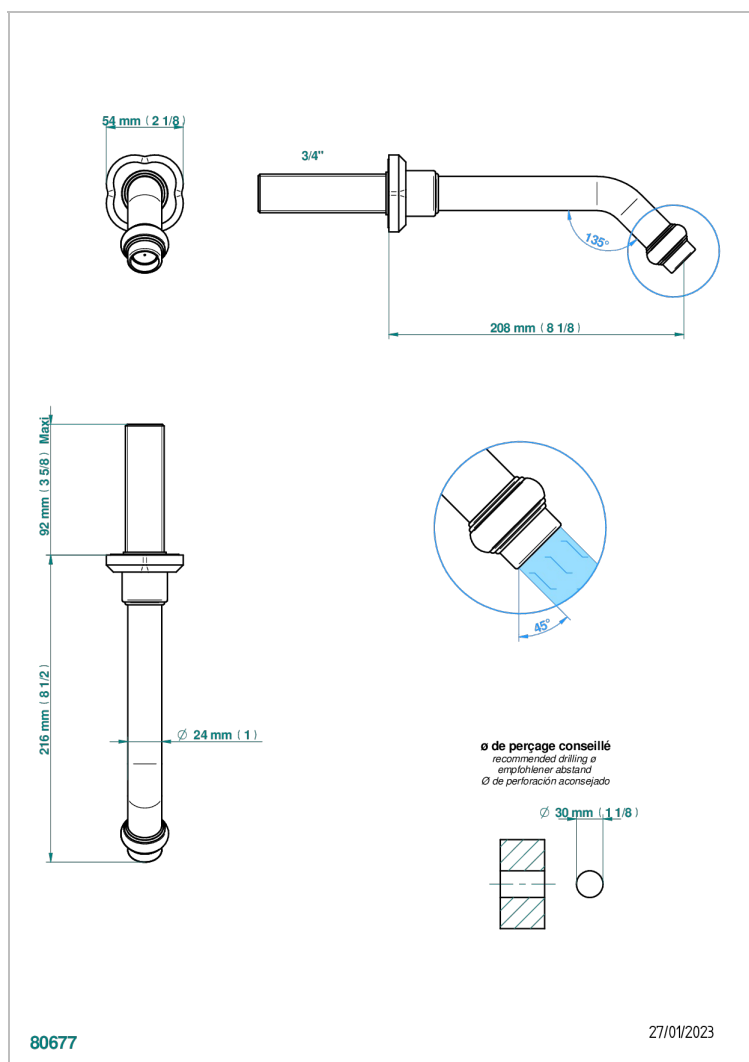

CAMELIA BLACK CRYSTAL

U5K-43GB

Basin wall spout 3/4 no T junction

THG[®]
PARIS

CHARACTERISTIC

- Camélia Black crystal
- Basin wall spout 3/4 no T junction

AVAILABLE FINITIONS

Antique nickel - H28
Black ceram - D30
Blush PVD - H62
Brass color PVD - H49
Brown bronze color PVD - F33
Gold color PVD - H52