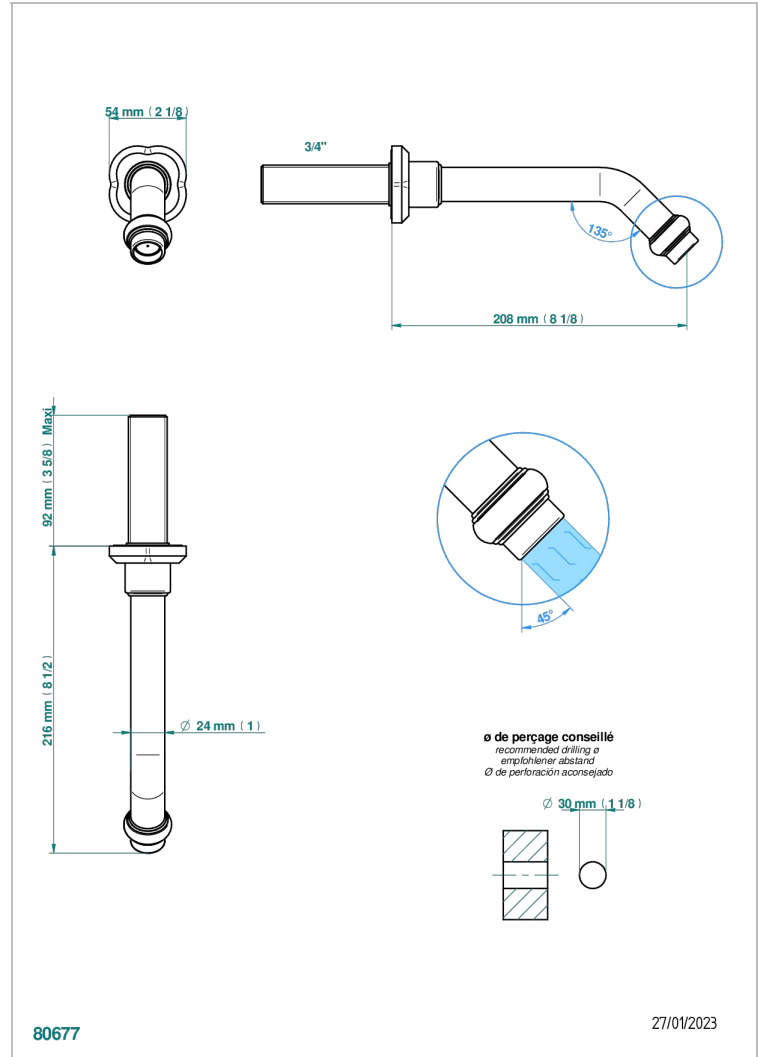

# CAMELIA CRISTAL NEGRO

U5K-43GB

Basin wall spout 3/4 no T junction

THG<sup>®</sup>  
PARIS

## CARACTERÍSTICAS

- Camélia cristal negro
- Basin wall spout 3/4 no T junction