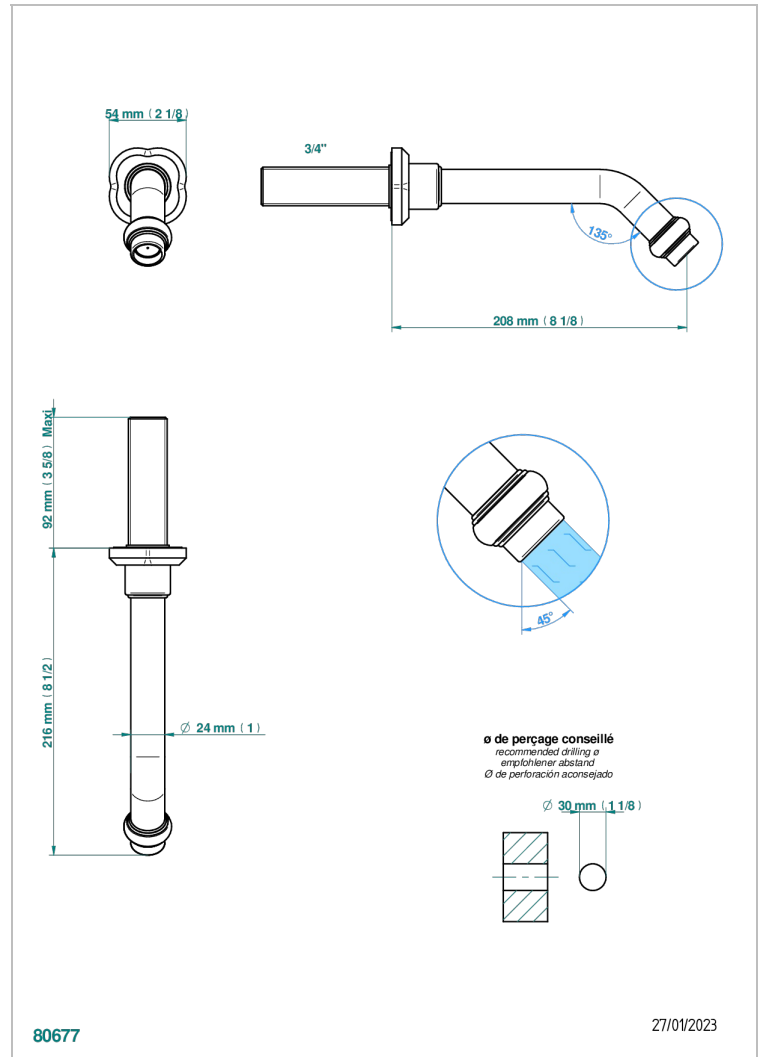

CAMELIA BLACK CRYSTAL

U5K-43GB

Basin wall spout 3/4 no T junction

THG[®]
PARIS

CHARACTERISTIC

- Camélia Black crystal
- Basin wall spout 3/4 no T junction

AVAILABLE FINITIONS

Antique nickel - H28
Black ceram - D30
Blush PVD - H62
Brass color PVD - H49
Brown bronze color PVD - F33
Gold color PVD - H52