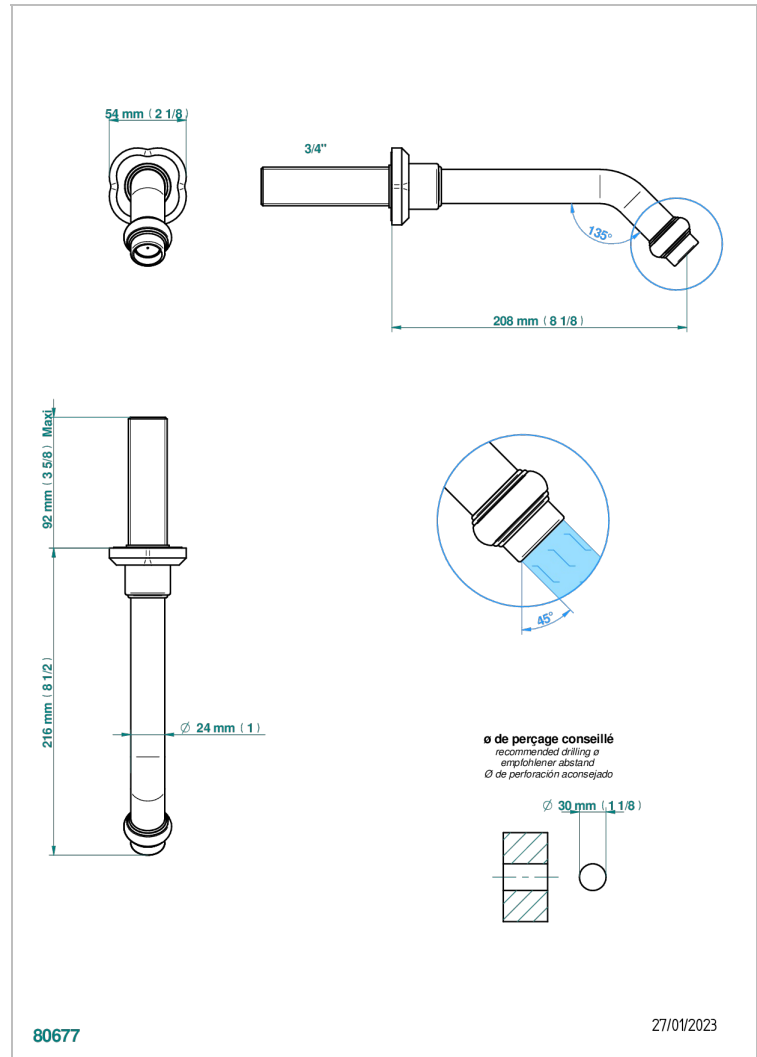

# CAMELIA, KRISTALL SCHWARZ

U5K-43GB

Basin wall spout 3/4 no T junction

THG<sup>®</sup>  
PARIS

## EIGENSCHAFTEN

- Camélia, Kristall schwarz
- Basin wall spout 3/4 no T junction

## VERFÜGBARE OBERFLÄCHEN

Altnickel - H28  
Blassgold matt unlackiert - F31  
Chrom - A02  
Chrom matt - C02  
Gold - F01  
Gold matt - F07

Mattschwarz keramik - D30  
Nickel matt - C01  
Pvd blush - H62  
Pvd blush matt - H60  
Pvd bronze braun - F33  
Pvd bronze braun matt - F34