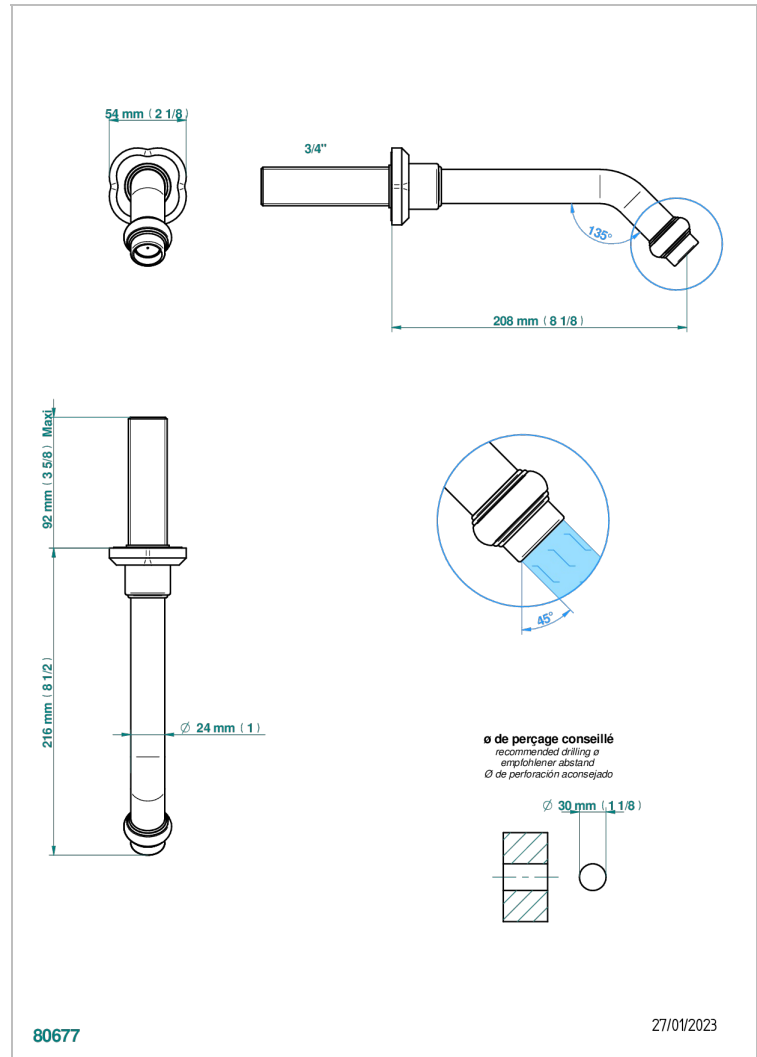

CAMELIA, KRISTALL SCHWARZ

U5K-43GB

Basin wall spout 3/4 no T junction

THG[®]
PARIS

EIGENSCHAFTEN

- Camélia, Kristall schwarz
- Basin wall spout 3/4 no T junction

VERFÜGBARE OBERFLÄCHEN

Altnickel - H28
Blassgold matt unlackiert - F31
Chrom - A02
Chrom matt - C02
Gold - F01
Gold matt - F07

Mattschwarz keramik - D30
Nickel matt - C01
Pvd blush - H62
Pvd blush matt - H60
Pvd bronze braun - F33
Pvd bronze braun matt - F34

Pvd gold - H52
Pvd gold matt - H53
Pvd graphite - H64
Pvd graphite matt - H65
Pvd messing - H49
Pvd messing matt - H50