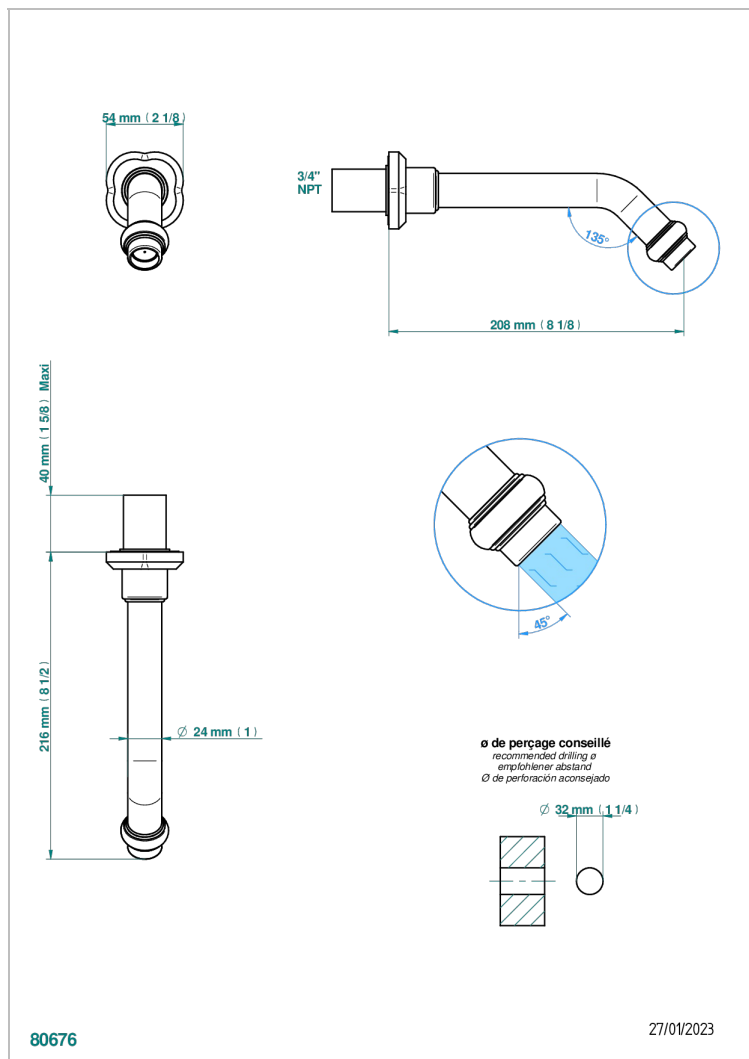

# CAMELIA CRISTAL CLARO

U5L-22G/US

Bath spout, wall mounted

THG<sup>®</sup>  
PARIS