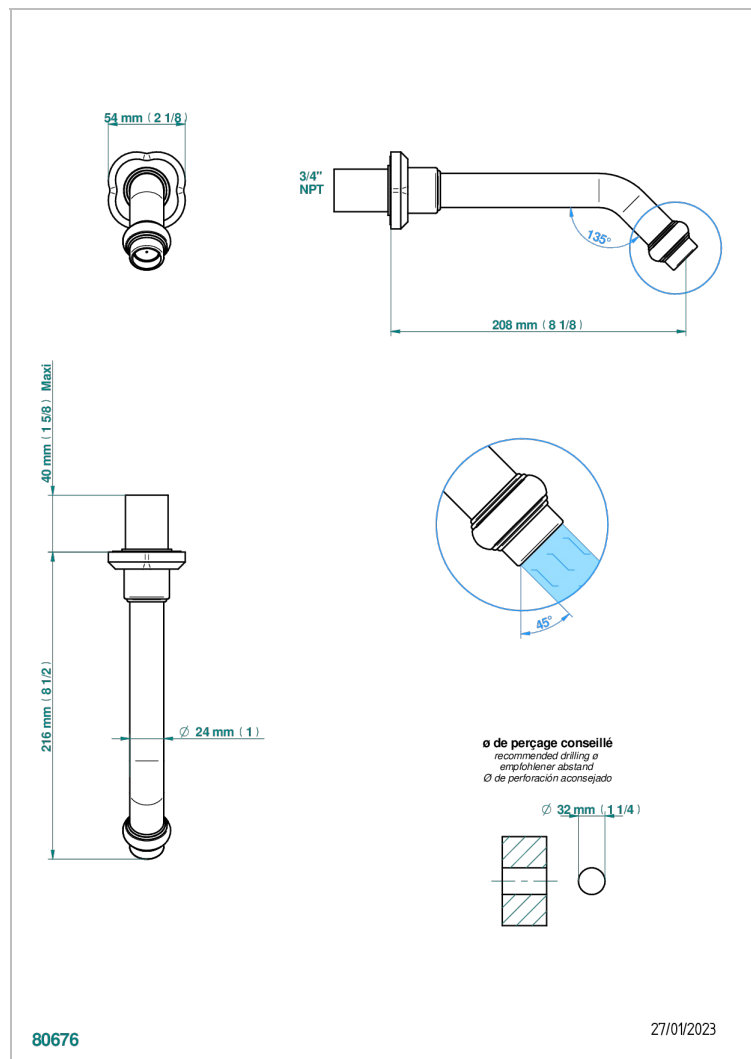

CAMELIA BLACK CRYSTAL

U5K-22G/US

Wall mounted tub spout

THG
PARIS

CHARACTERISTIC

- ASME : ASME A112.18.1-2011/CSA B125.1-11

STANDARDS

AVAILABLE FINITIONS