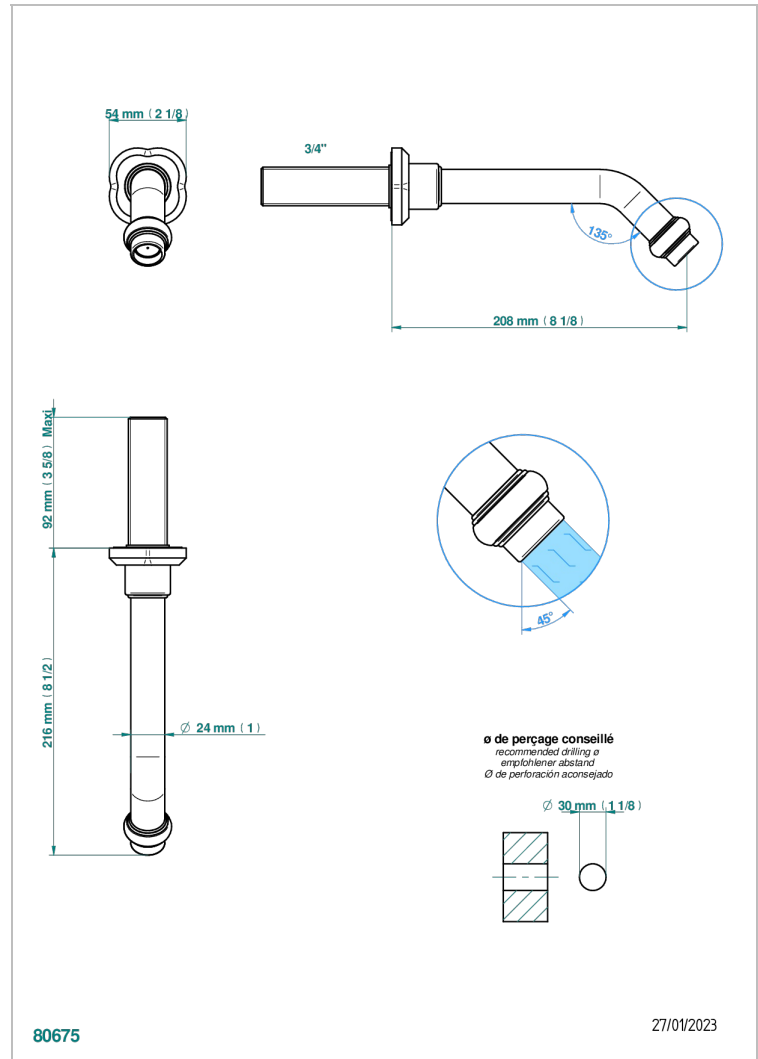

CAMELIA CRISTAL CLARO

U5L-42GB

Wall mounted bath spout, without T junction

THG[®]
PARIS

CARACTERÍSTICAS

- Camélia cristal claro
- Wall mounted bath spout, without T junction

ACABADOS DISPONIBLES

Cerámica negra mate - D30