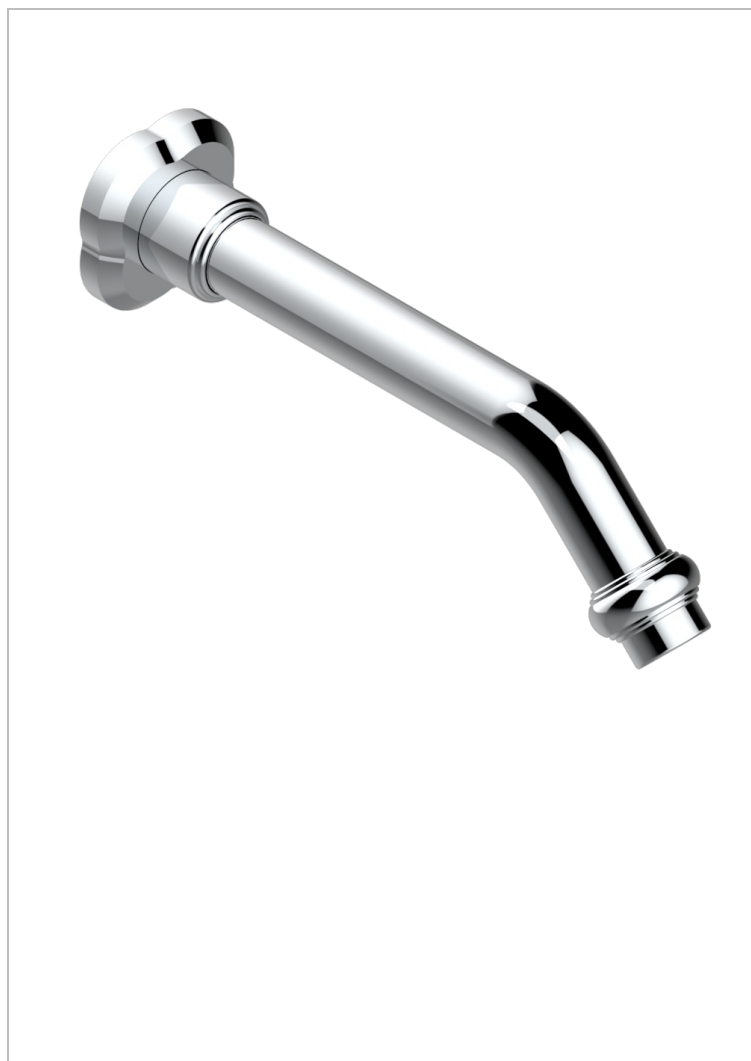

CAMELIA CLEAR CRYSTAL

U5L-42GB

Bath spout, wall mounted

THG[®]
PARIS

CHARACTERISTIC

- Camélia Clear crystal
- Bath spout, wall mounted

AVAILABLE FINITIONS

Black ceram - D30
Blush PVD - H62
Brass color PVD - H49
Brown bronze color PVD - F33
Chrome polished - A02
Gold color PVD - H52

Gold mat - F07
Gold polished - F01
Graphite PVD - H64
Matt Umber PVD - H67
Matt blush PVD - H60
Matt brass color PVD - H50

Matt brown bronze color PVD - F34
Matt chrome (American satin) - C02
Matt gold color PVD - H53
Matt graphite PVD - H65
Matt nickel (American satin) - C01
Matt nickel color PVD - H56

Nickel antique / Sovereign - H28
Nickel color PVD - H55
Nickel polished - B01
Soft matt gold - F31
Umber PVD - H66