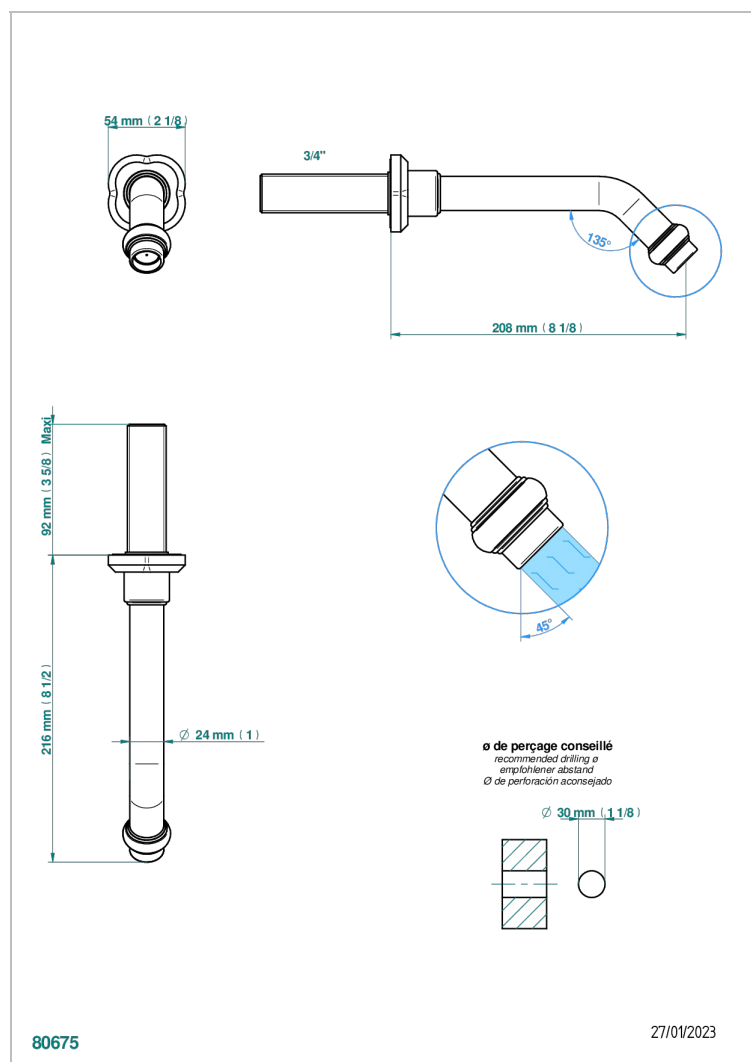

CAMELIA CLEAR CRYSTAL

U5L-42GB

Bath spout, wall mounted

THG[®]
PARIS

CHARACTERISTIC

- Camélia Clear crystal
- Bath spout, wall mounted

AVAILABLE FINITIONS

Black ceram - D30
Blush PVD - H62
Brass color PVD - H49
Brown bronze color PVD - F33
Chrome polished - A02
Gold color PVD - H52

Nickel antique / Sovereign - H28
Nickel color PVD - H55
Nickel polished - B01
Soft matt gold - F31
Umber PVD - H66