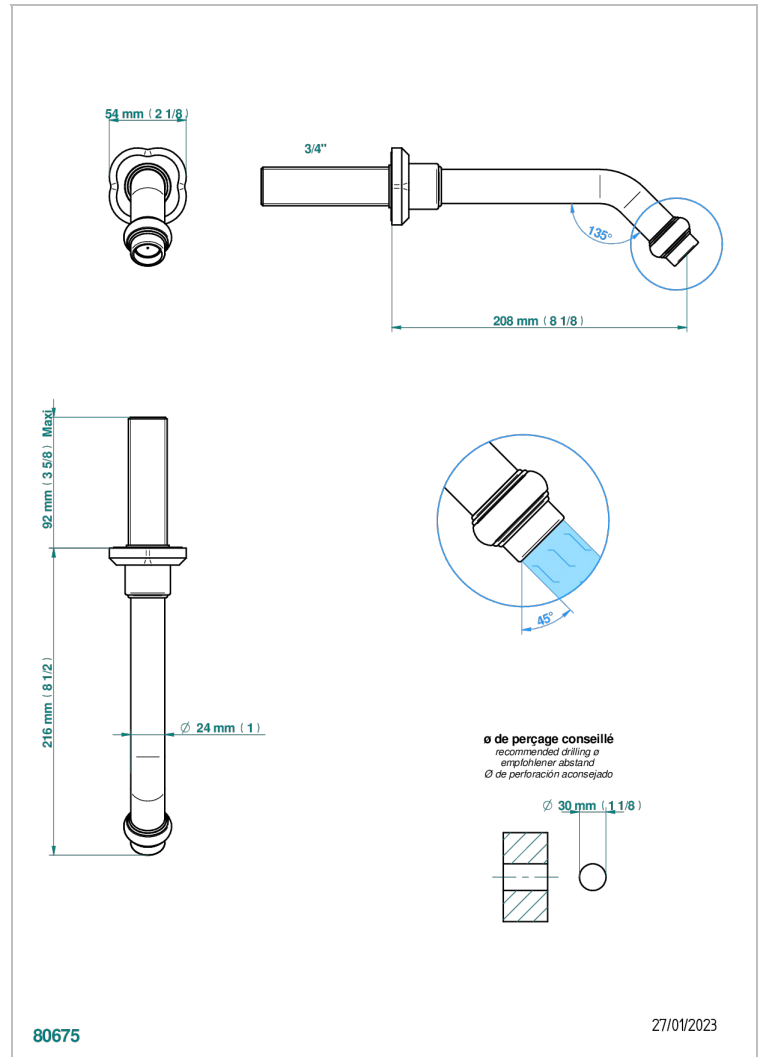

# CAMELIA CLEAR CRYSTAL

U5L-42GB

Wall mounted bath spout, without T junction

THG<sup>®</sup>  
PARIS

## CHARACTERISTIC

- Camélia Clear crystal
- Wall mounted bath spout, without T junction