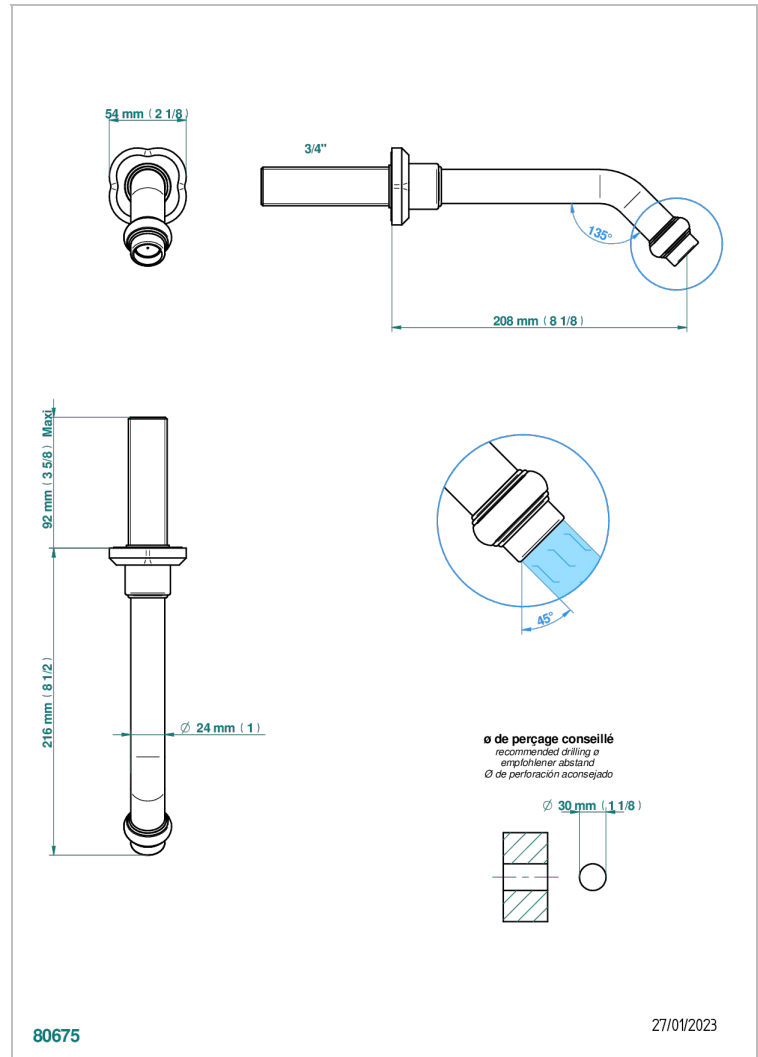

CAMELIA CLEAR CRYSTAL

U5L-42GB

Wall mounted bath spout, without T junction

THG[®]
PARIS

CHARACTERISTIC

- Camélia Clear crystal
- Wall mounted bath spout, without T junction

AVAILABLE FINITIONS

Antique nickel - H28
Black ceram - D30
Blush PVD - H62
Brass color PVD - H49
Brown bronze color PVD - F33
Gold color PVD - H52