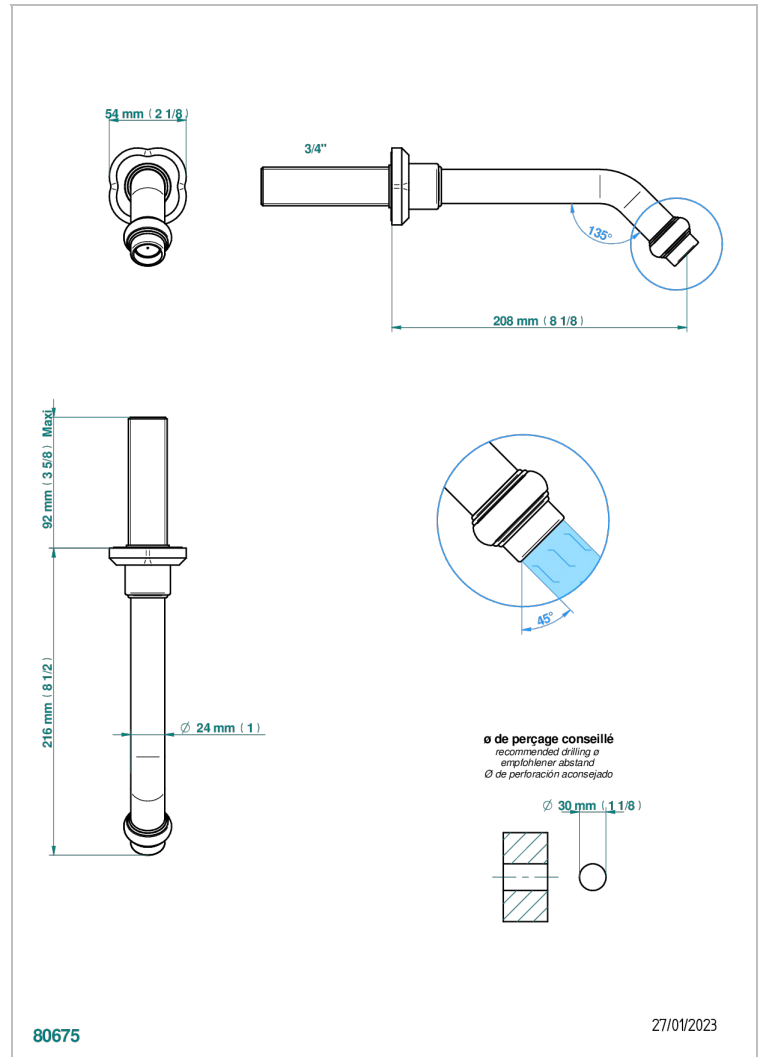

CAMELIA CRISTAL NEGRO

U5K-42GB

Wall mounted bath spout, without T junction

THG[®]
PARIS

CARACTERÍSTICAS

- Camélia cristal negro
- Wall mounted bath spout, without T junction

ACABADOS DISPONIBLES

Cerámica negra mate - D30