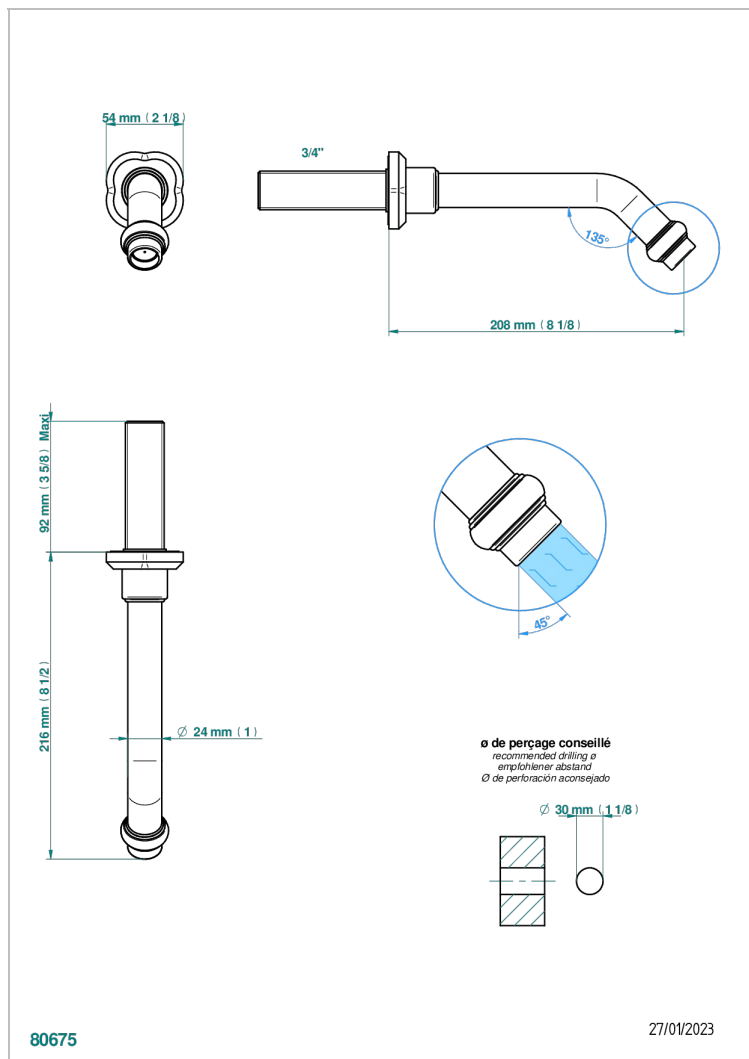

CAMELIA BLACK CRYSTAL

U5K-42GB

Bath spout, wall mounted

THG[®]
PARIS

CHARACTERISTIC

- Camélia Black crystal
- Bath spout, wall mounted

AVAILABLE FINITIONS

Black ceram - D30
Blush PVD - H62
Brass color PVD - H49
Brown bronze color PVD - F33
Chrome polished - A02
Gold color PVD - H52

Nickel antique / Sovereign - H28
Nickel color PVD - H55
Nickel polished - B01
Soft matt gold - F31
Umber PVD - H66