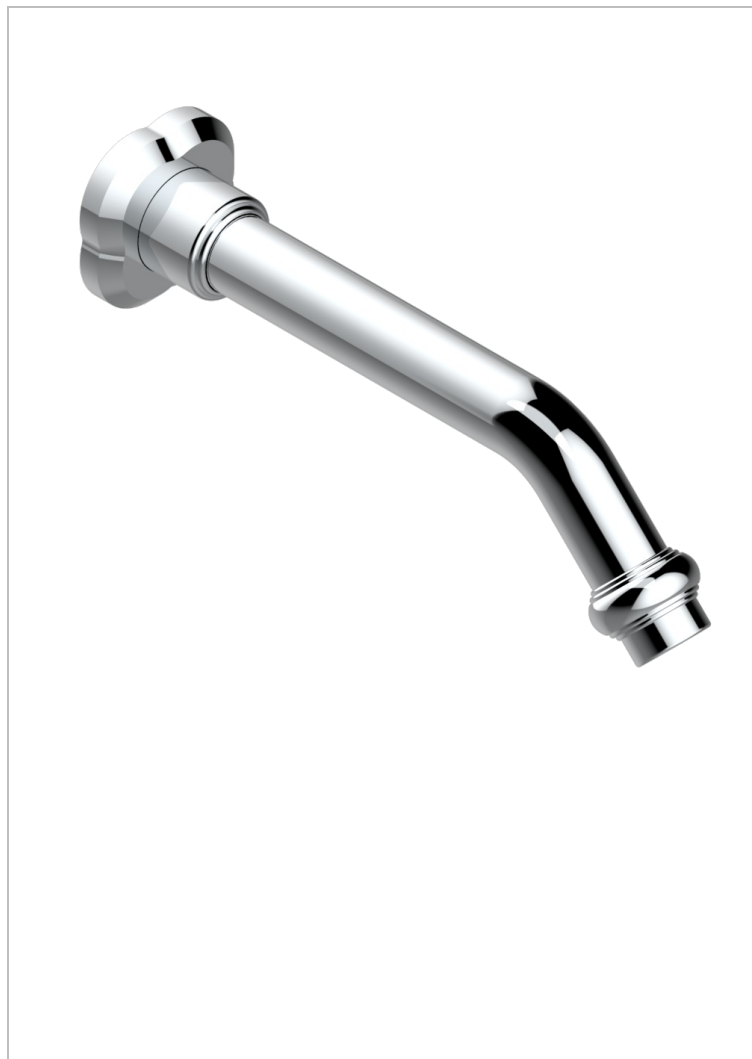

# CAMELIA BLACK CRYSTAL

U5K-42GB

Wall mounted bath spout, without T junction

THG  
PARIS

## CHARACTERISTIC

- Camélia Black crystal
- Wall mounted bath spout, without T junction

## AVAILABLE FINITIONS

Antique nickel - H28  
Black ceram - D30  
Blush PVD - H62  
Brass color PVD - H49  
Brown bronze color PVD - F33  
Gold color PVD - H52

Graphite PVD - H64  
Matt Umber PVD - H67  
Matt blush PVD - H60  
Matt brass color PVD - H50  
Matt brown bronze color PVD - F34  
Matt chrome - C02