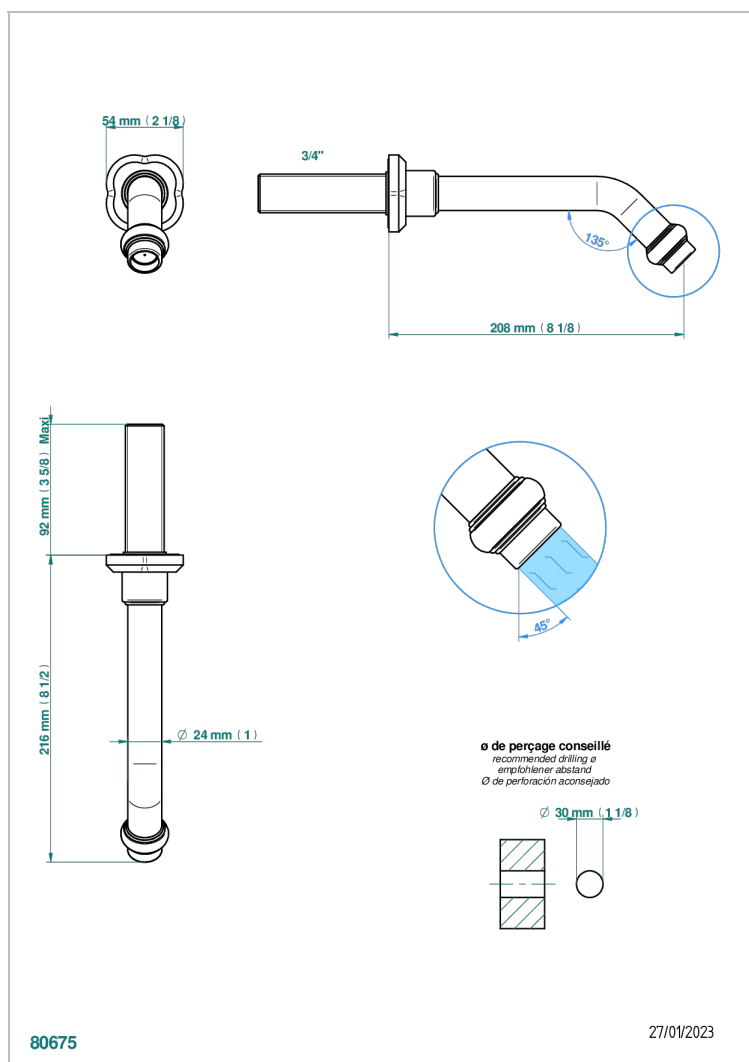

# CAMELIA BLACK CRYSTAL

U5K-42GB

Wall mounted bath spout, without T junction

THG  
PARIS

## CHARACTERISTIC

- Camélia Black crystal
- Wall mounted bath spout, without T junction

## AVAILABLE FINITIONS

Antique nickel - H28  
Black ceram - D30  
Blush PVD - H62  
Brass color PVD - H49  
Brown bronze color PVD - F33  
Gold color PVD - H52

Graphite PVD - H64  
Matt Umber PVD - H67  
Matt blush PVD - H60  
Matt brass color PVD - H50  
Matt brown bronze color PVD - F34  
Matt chrome - C02