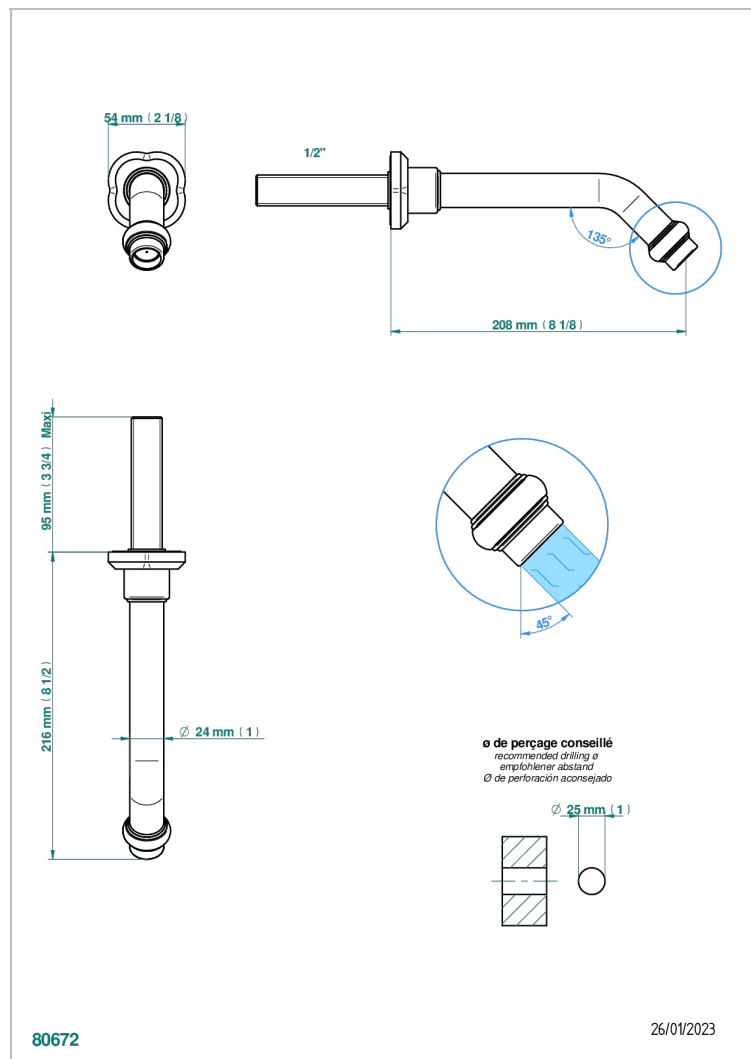

CAMELIA CLEAR CRYSTAL

U5L-22GAB

Wall mounted basin, goliath spout, 1/2" , without T junction

THG[®]
PARIS

CHARACTERISTIC

- Camélia Clear crystal
- Wall mounted basin, goliath spout, 1/2" , without T junction