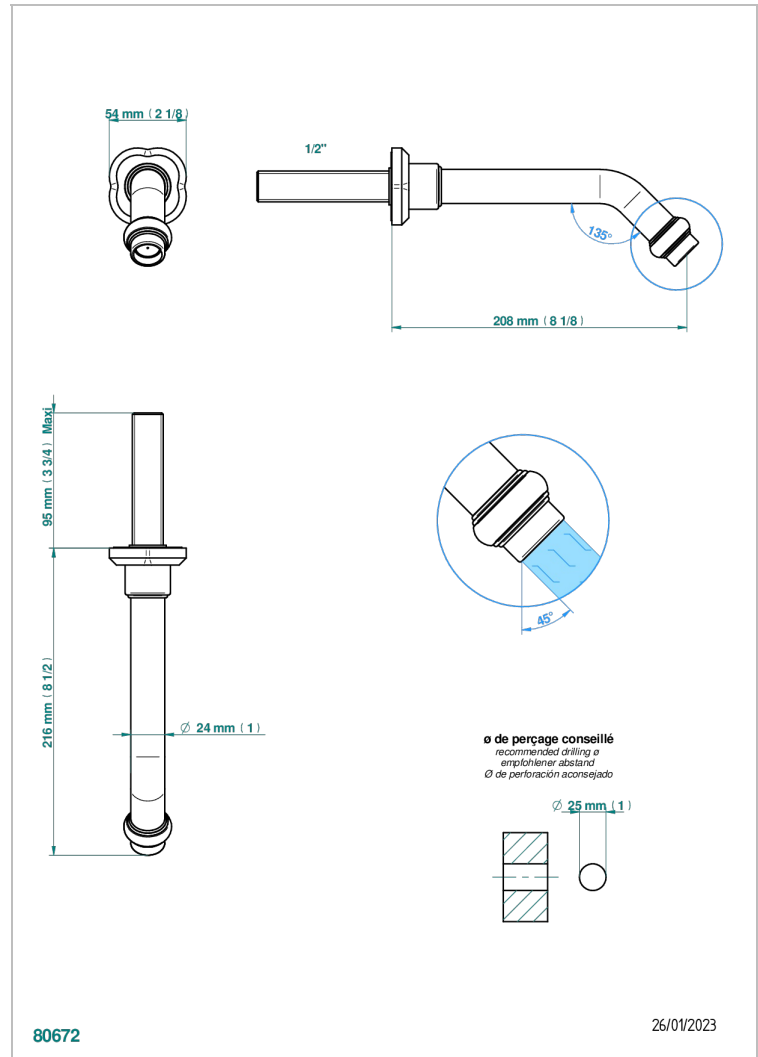

CAMELIA CLEAR CRYSTAL

U5L-22GAB

Wall mounted basin, goliath spout, 1/2" , without T junction

THG[®]
PARIS

CHARACTERISTIC

- Camélia Clear crystal
- Wall mounted basin, goliath spout, 1/2" , without T junction

RELATED SKU'S

- Ref. G00-309/B Free-flow basin waste with grid
- Ref. G00-309/S Bottle Trap only for waste
- Ref. G00-316 Click waste
- Ref. G00-308T Adjustable bottle trap, mini 45 mm - maxi 90 mm with 300 mm overflow pipe