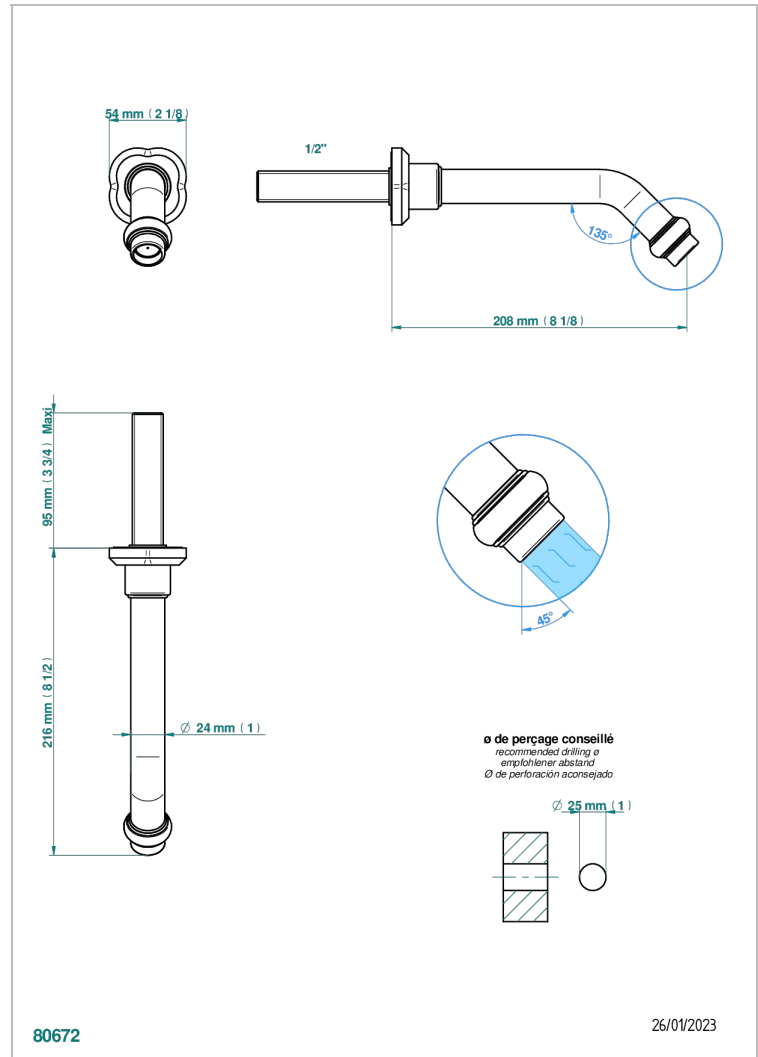

CAMELIA CRISTAL CLARO

U5L-22GAB

Wall mounted basin, goliath spout, 1/2" , without T junction

THG[®]
PARIS

CARACTERÍSTICAS

- Camélia cristal claro
- Wall mounted basin, goliath spout, 1/2" , without T junction

PRODUCTOS RELACIONADOS

- Ref. G00-309/B Vaciador de flujo libre con rejilla para el lavabo
- Ref. G00-309/S Sifón moderno
- Ref. G00-316 Vaciador para lavabo sistema clic-clac
- Ref. G00-308T Adjustable bottle trap, mini 45 mm - maxi 90 mm with 300 mm overflow pipe