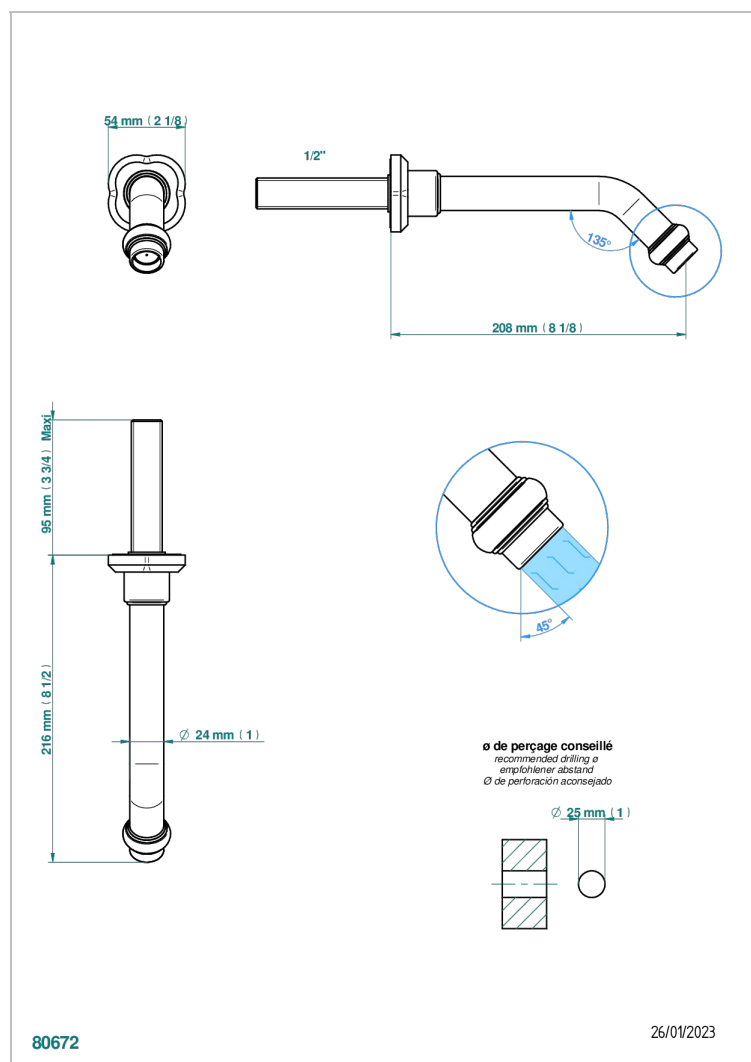

# CAMELIA CLEAR CRYSTAL

U5L-22GAB

Wall mounted basin, goliath spout, 1/2" , without T junction

THG<sup>®</sup>  
PARIS

## CHARACTERISTIC

- Camélia Clear crystal
- Wall mounted basin, goliath spout, 1/2" , without T junction

## RELATED SKU'S

- Ref. G00-309/B Free-flow basin waste with grid
- Ref. G00-309/S Bottle Trap only for waste
- Ref. G00-316 Click waste
- Ref. G00-308T Adjustable bottle trap, mini 45 mm - maxi 90 mm with 300 mm overflow pipe