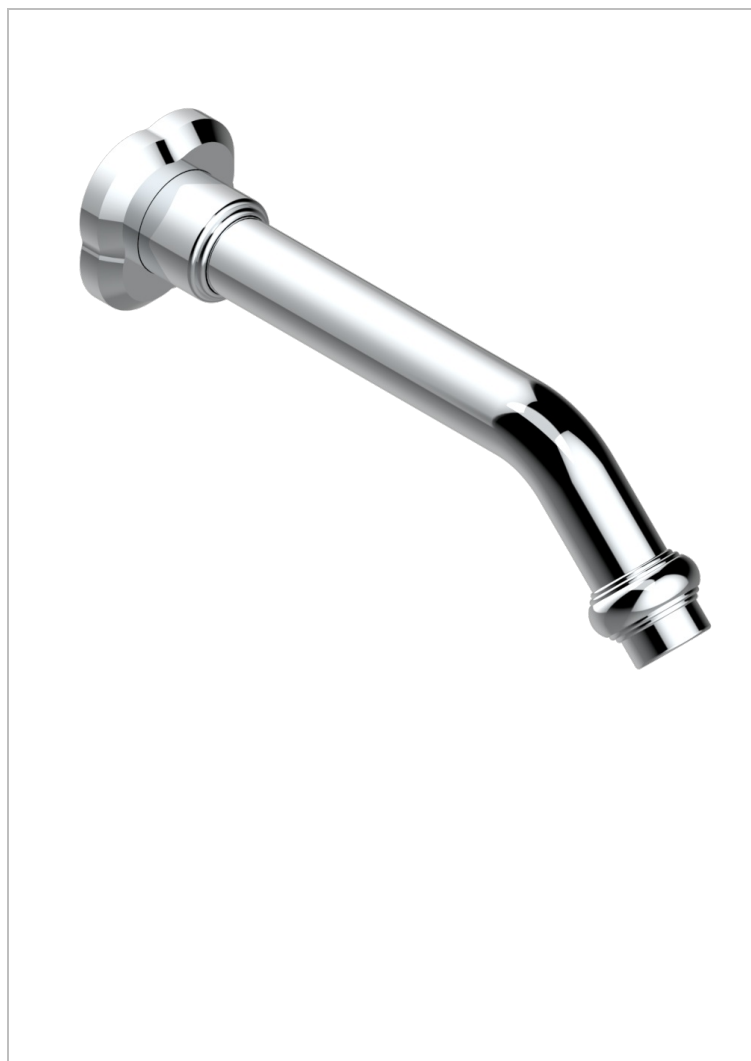

# CAMELIA CLEAR CRYSTAL

U5L-22GAB

Wall mounted basin, goliath spout, 1/2" , without T junction

THG<sup>®</sup>  
PARIS

## CHARACTERISTIC

- Camélia Clear crystal
- Wall mounted basin, goliath spout, 1/2" , without T junction

## RELATED SKU'S

- Ref. G00-309/B Free-flow basin waste with grid
- Ref. G00-309/S Bottle Trap only for waste
- Ref. G00-316 Click waste
- Ref. G00-308T Adjustable bottle trap, mini 45 mm - maxi 90 mm with 300 mm overflow pipe

## AVAILABLE FINITIONS

Antique nickel - H28  
Black ceram - D30  
Blush PVD - H62  
Brass color PVD - H49  
Brown bronze color PVD - F33  
Gold color PVD - H52

Graphite PVD - H64  
Matt Umber PVD - H67  
Matt blush PVD - H60  
Matt brass color PVD - H50  
Matt brown bronze color PVD - F34  
Matt chrome - C02