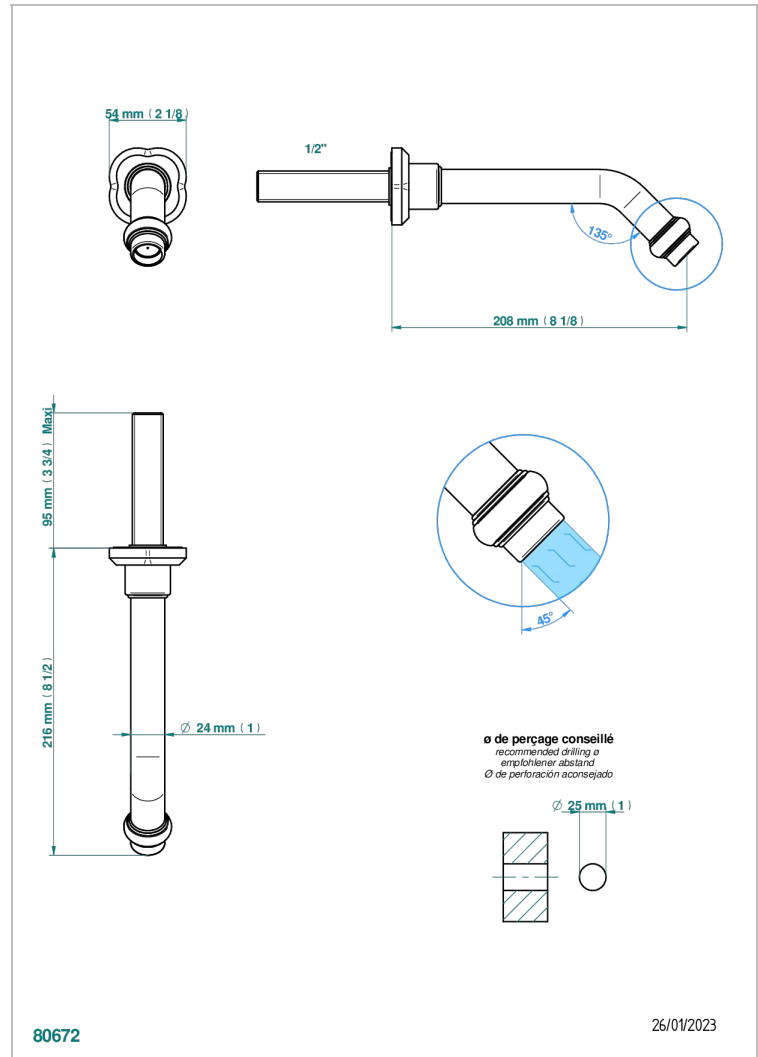

CAMELIA BLACK CRYSTAL

U5K-22GAB

Wall mounted basin, goliath spout, 1/2" , without T junction

THG[®]
PARIS

CHARACTERISTIC

- Camélia Black crystal
- Wall mounted basin, goliath spout, 1/2" , without T junction