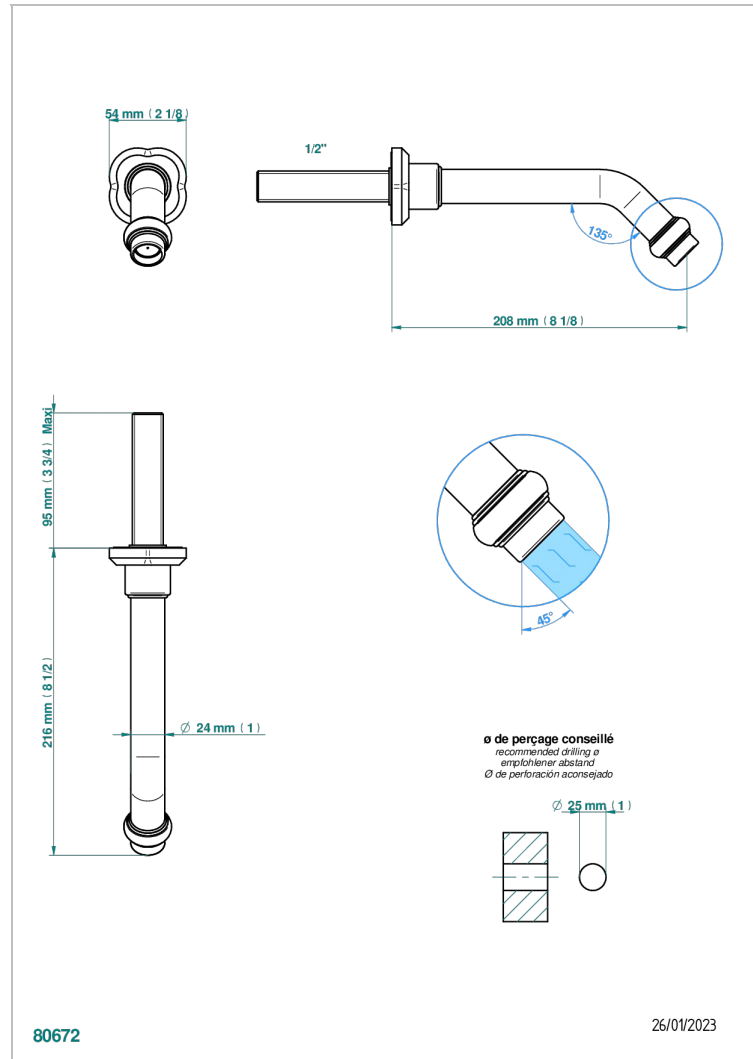

CAMELIA BLACK CRYSTAL

U5K-22GAB

Wall mounted basin, goliath spout, 1/2" , without T junction

THG[®]
PARIS

CHARACTERISTIC

- Camélia Black crystal
- Wall mounted basin, goliath spout, 1/2" , without T junction

RELATED SKU'S

- Ref. G00-309/B Free-flow basin waste with grid
- Ref. G00-309/S Bottle Trap only for waste
- Ref. G00-316 Click waste
- Ref. G00-308T Adjustable bottle trap, mini 45 mm - maxi 90 mm with 300 mm overflow pipe

AVAILABLE FINITIONS

Antique nickel - H28
Black ceram - D30
Blush PVD - H62
Brass color PVD - H49
Brown bronze color PVD - F33
Gold color PVD - H52

Graphite PVD - H64
Matt Umber PVD - H67
Matt blush PVD - H60
Matt brass color PVD - H50
Matt brown bronze color PVD - F34
Matt chrome - C02