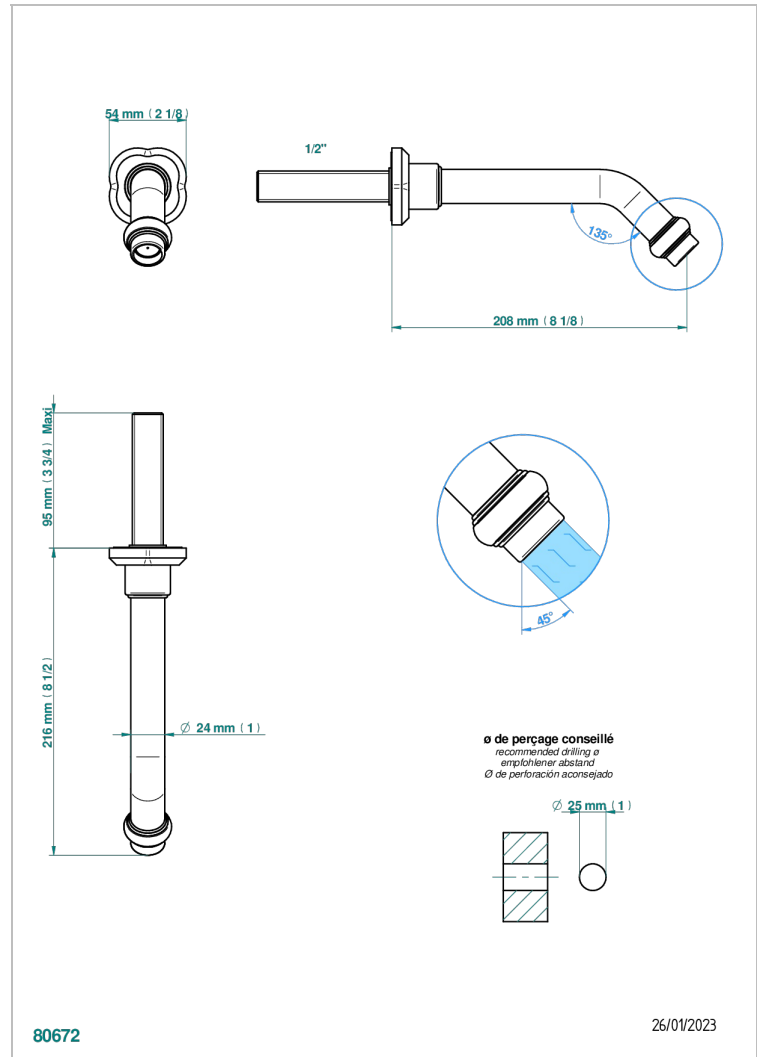

CAMELIA CRISTAL NEGRO

U5K-22GAB

Wall mounted basin, goliath spout, 1/2" , without T junction

THG[®]
PARIS

CARACTERÍSTICAS

- Camélia cristal negro
- Wall mounted basin, goliath spout, 1/2" , without T junction

PRODUCTOS RELACIONADOS

- Ref. G00-309/B Vaciador de flujo libre con rejilla para el lavabo
- Ref. G00-309/S Sifón moderno
- Ref. G00-316 Vaciador para lavabo sistema clic-clac
- Ref. G00-308T Adjustable bottle trap, mini 45 mm - maxi 90 mm with 300 mm overflow pipe