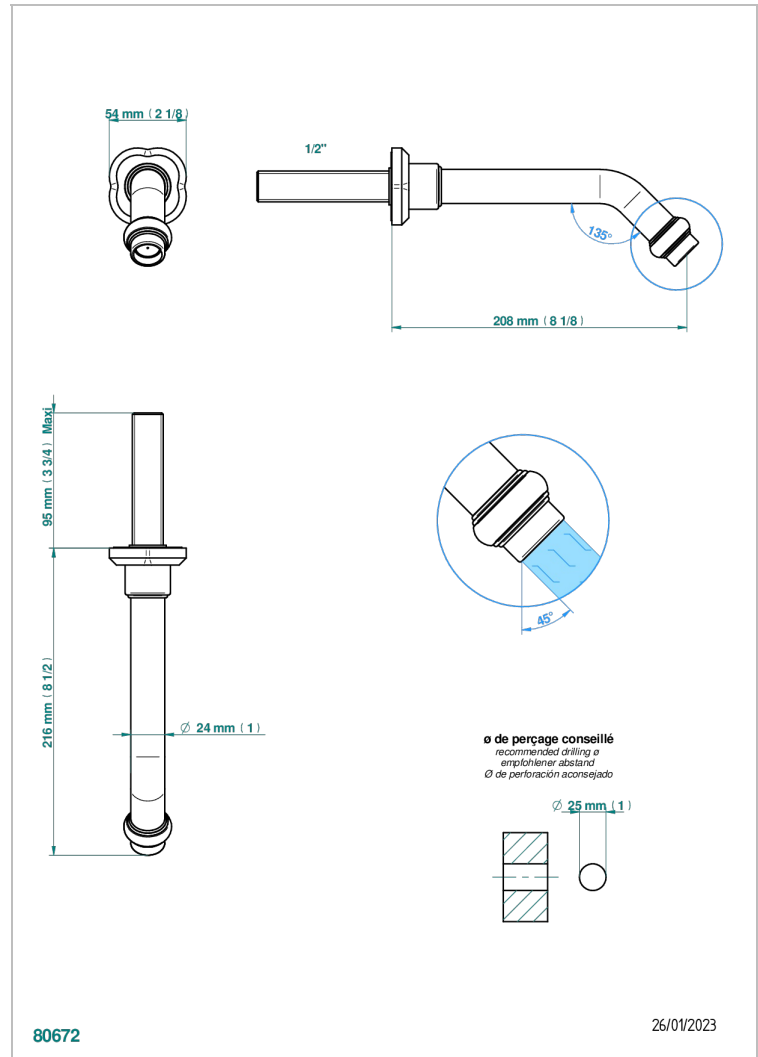

CAMELIA CRISTAL NEGRO

U5K-22GAB

Wall mounted basin, goliath spout, 1/2" , without T junction

THG[®]
PARIS

CARACTERÍSTICAS

- Camélia cristal negro
- Wall mounted basin, goliath spout, 1/2" , without T junction

PRODUCTOS RELACIONADOS

- Ref. G00-309/B Vaciador de flujo libre con rejilla para el lavabo
- Ref. G00-309/S Sifón moderno
- Ref. G00-316 Vaciador para lavabo sistema clic-clac
- Ref. G00-308T Adjustable bottle trap, mini 45 mm - maxi 90 mm with 300 mm overflow pipe