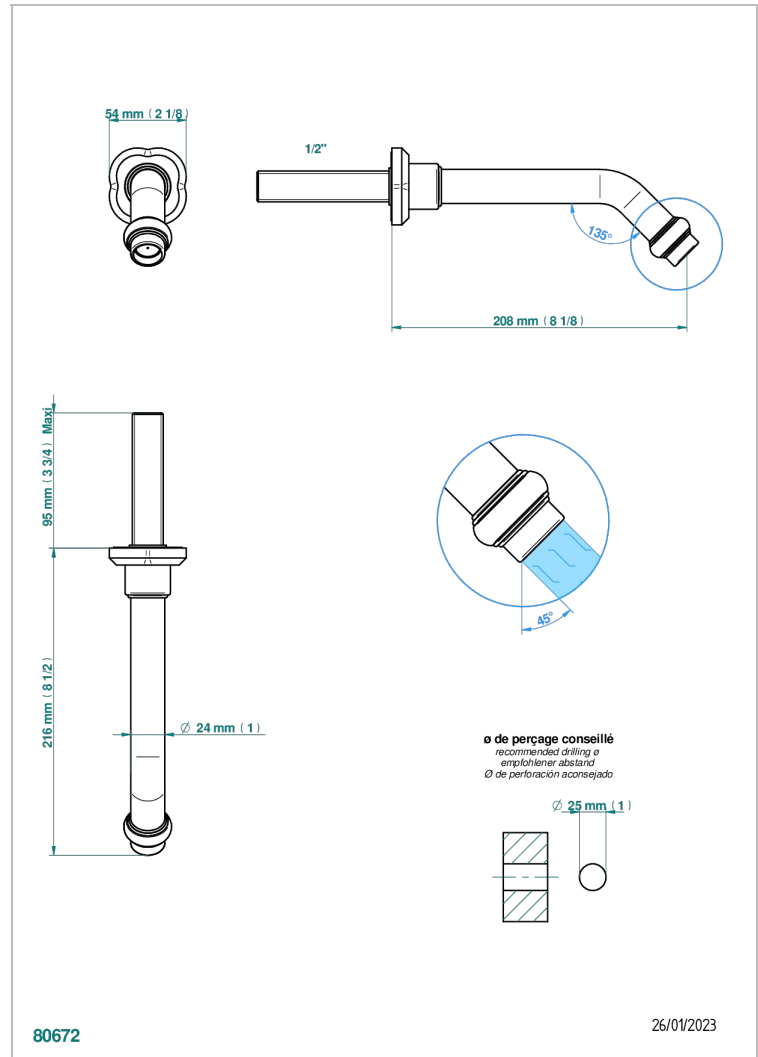

CAMELIA BLACK CRYSTAL

U5K-22GAB

Wall mounted basin, goliath spout, 1/2" , without T junction

THG[®]
PARIS

CHARACTERISTIC

- Camélia Black crystal
- Wall mounted basin, goliath spout, 1/2" , without T junction

RELATED SKU'S

- Ref. G00-309/B Free-flow basin waste with grid
- Ref. G00-309/S Bottle Trap only for waste
- Ref. G00-316 Click waste
- Ref. G00-308T Adjustable bottle trap, mini 45 mm - maxi 90 mm with 300 mm overflow pipe