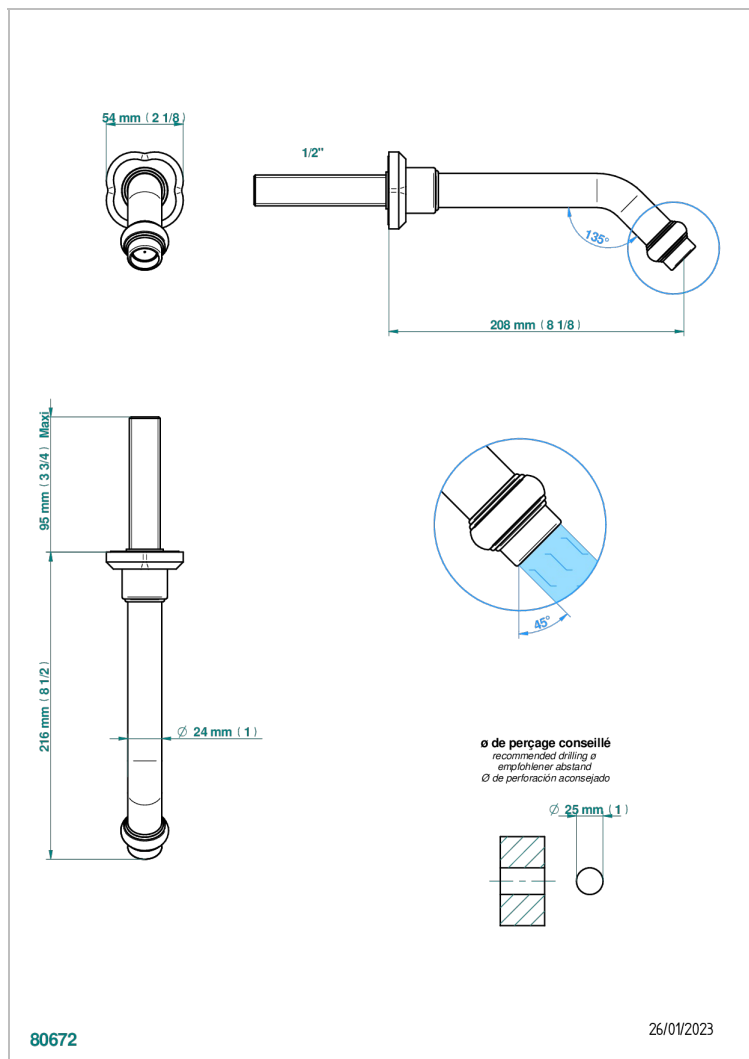

CAMELIA BLACK CRYSTAL

U5K-22GAB

Wall mounted basin, goliath spout, 1/2" , without T junction

THG[®]
PARIS

特色

- Camélia Black crystal
- Wall mounted basin, goliath spout, 1/2" , without T junction

相关的SKU

- Ref. G00-309/B 台盆下水器排水口，无溢流孔
- Ref. G00-309/S 下水管
- Ref. G00-316 键入式台盆下水器，欧洲款
- Ref. G00-308T Adjustable bottle trap, mini 45 mm - maxi 90 mm with 300 mm overflow pipe

可选饰面

Black ceram - D30
Blush PVD - H62
Graphite PVD - H64
Matt Umber PVD - H67
Matt blush PVD - H60
Matt graphite PVD - H65

PVD哑光棕铜 - F34
PVD哑光金 - H53
PVD哑光铜 - H50
PVD哑光镍 - H56
PVD抛光铜 - H49
PVD棕铜 - F33

PVD金色 - H52
PVD镍 - H55
Umber PVD - H66
哑光浅金 - F31
哑光金 - F07
哑光铬 - C02

哑光镍 - C01
复古镍 - H28
抛光金 (24K金) - F01
抛光铬 - A02
抛光镍 - B01