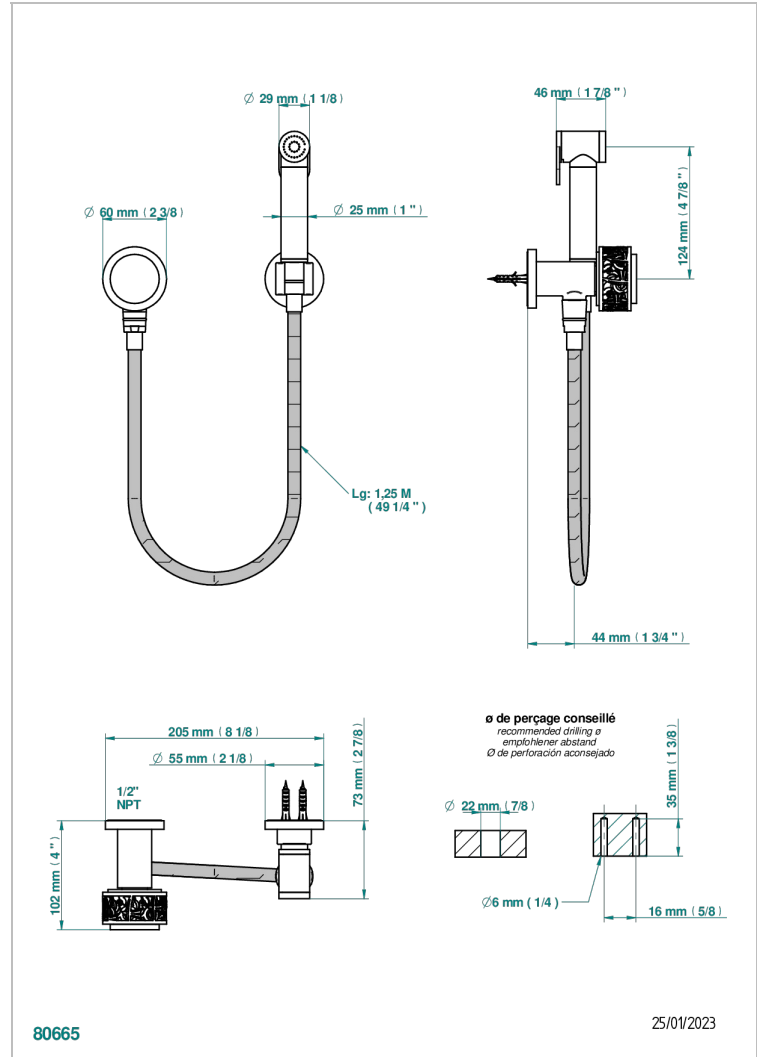

# NEW PARADISE

U5P-5840/8US

Handheld spray bidet with hose, elbow and hook

THG<sup>®</sup>  
PARIS

## CHARACTERISTIC

- New Paradise
- Handheld spray bidet with hose, elbow and hook

## AVAILABLE FINITIONS

- Chrome polished - A02
- Chrome polished / gold polished - G02
- Gold polished - F01
- Nickel polished - B01