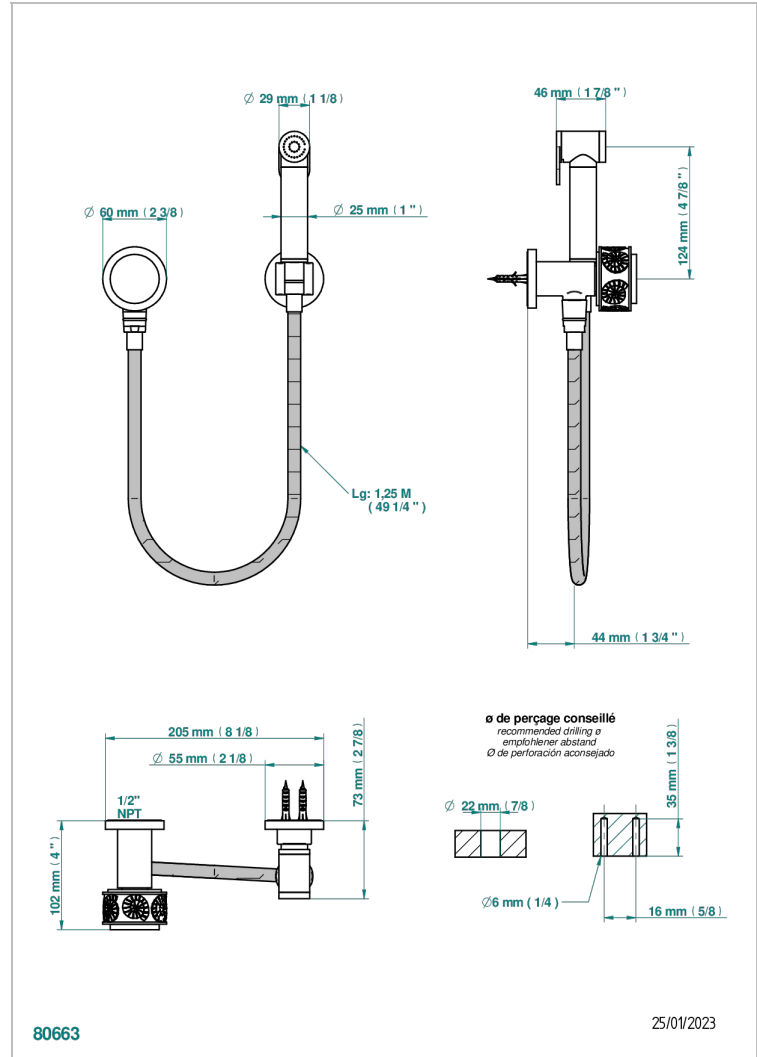

# NEW ISLAND

U5N-5840/8US

Handheld spray bidet with hose, elbow and hook

THG<sup>®</sup>  
PARIS

## CHARACTERISTIC

- New Island
- Handheld spray bidet with hose, elbow and hook

## AVAILABLE FINITIONS

- Chrome polished - A02
- Chrome polished / gold polished - G02
- Gold polished - F01
- Nickel polished - B01