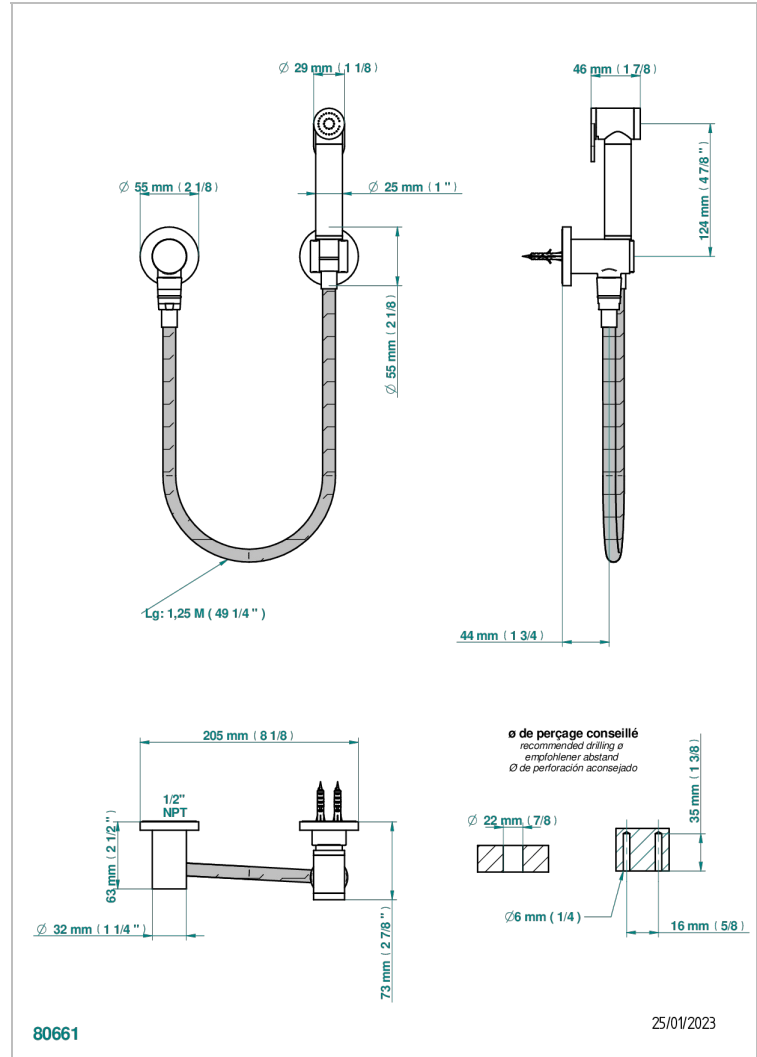

NEW PARADISE

U5P-5840/7US

Hygienic set w/hand w/push button + wall elbowed

CHARACTERISTIC

- New Paradise
- Hygienic set w/hand w/push button + wall elbowed

AVAILABLE FINITIONS

Black ceram - D30
Blush PVD - H62
Brass color PVD - H49
Brown bronze color PVD - F33
Chrome polished - A02
Gold color PVD - H52

Gold mat - F07
Gold polished - F01
Graphite PVD - H64
Light coated bronze - D01
Matt Umber PVD - H67
Matt blush PVD - H60

Matt brass color PVD - H50
Matt brown bronze color PVD - F34
Matt chrome (American satin) - C02
Matt gold color PVD - H53
Matt graphite PVD - H65
Matt nickel (American satin) - C01

Matt nickel color PVD - H56
Nickel antique / Sovereign - H28
Nickel color PVD - H55
Nickel polished - B01
Soft matt gold - F31
Umber PVD - H66