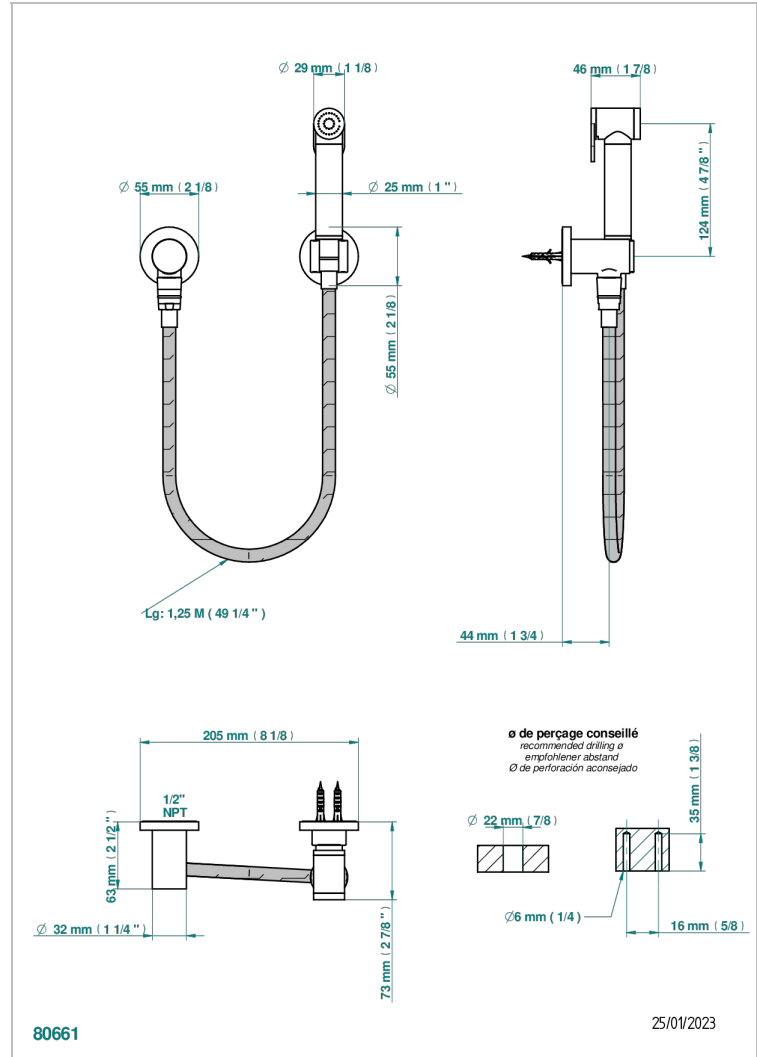

# NEW ISLAND

U5N-5840/7US

Hygienic set w/hand w/push button + wall elbowed

## CHARACTERISTIC

- New Island
- Hygienic set w/hand w/push button + wall elbowed