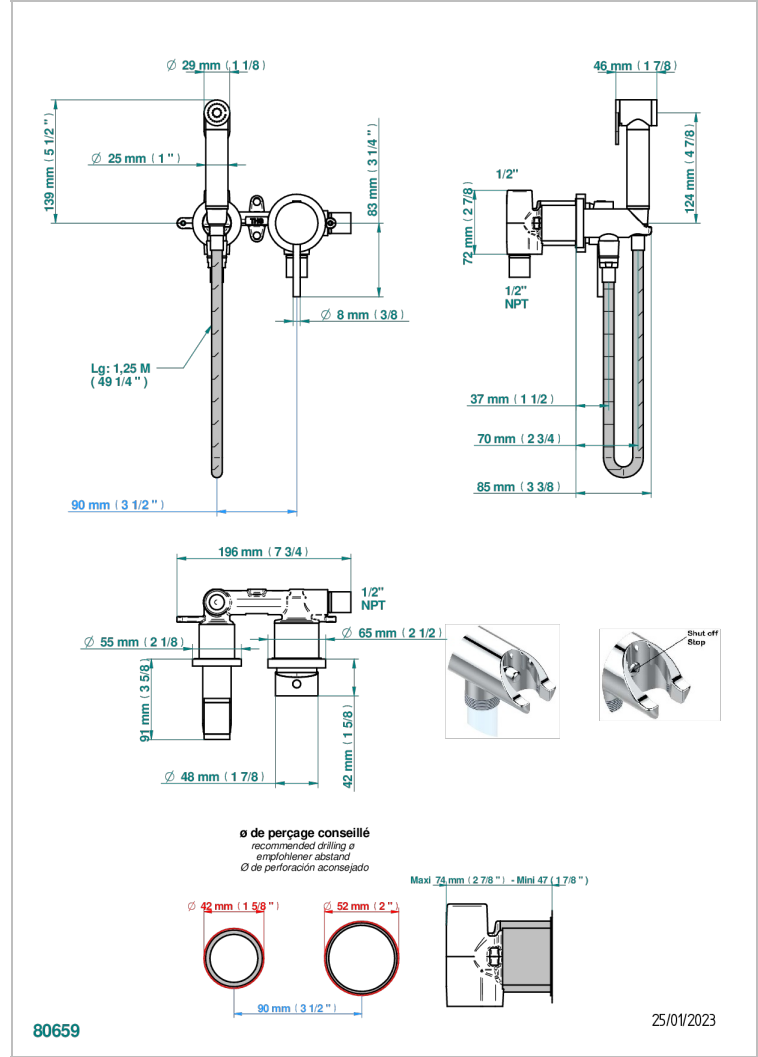

# NEW PARADISE

U5P-5840/MGUS

THG  
PARIS

Wc douche set including: trigger spray, wall mounted single lever mixer, reinforced hose (1.25m), wall outlet with integrated elbow with safety stopper

## CHARACTERISTIC

- New Paradise
- Wc douche set including: trigger spray, wall mounted single lever mixer, reinforced hose (1.25m), wall outlet with integrated elbow with safety stopper