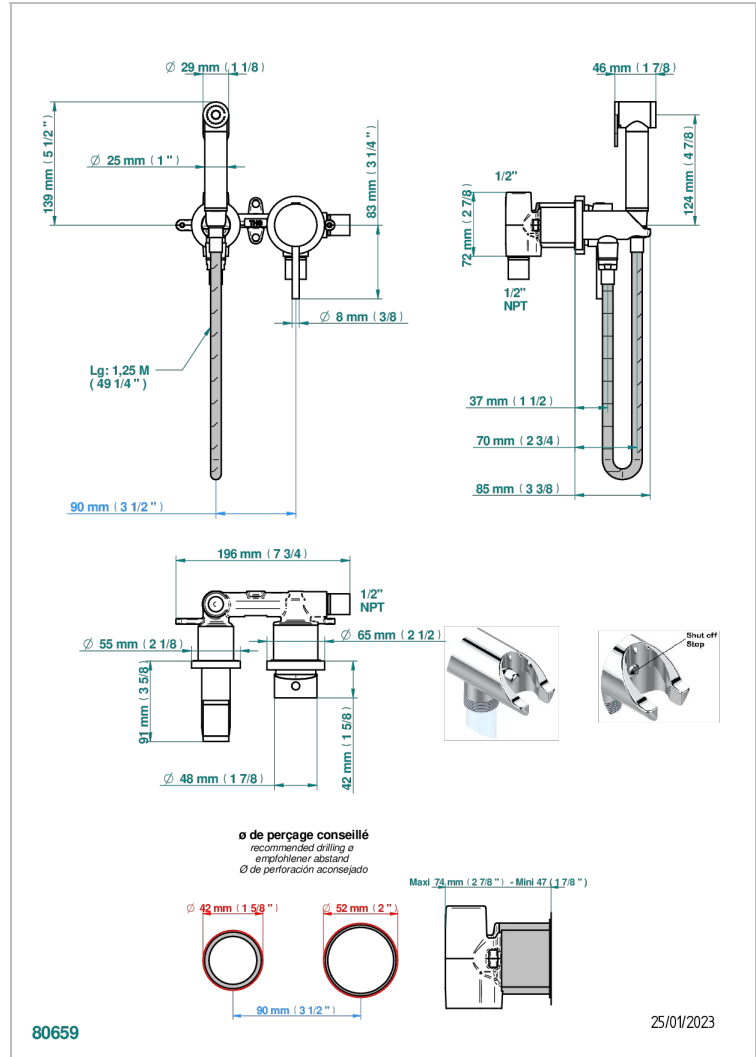

Wc douche set including: trigger spray, wall mounted single lever mixer, reinforced hose (1.25m), wall outlet with integrated elbow with safety stopper

CHARACTERISTIC

- Yoko
- Wc douche set including: trigger spray, wall mounted single lever mixer, reinforced hose (1.25m), wall outlet with integrated elbow with safety stopper