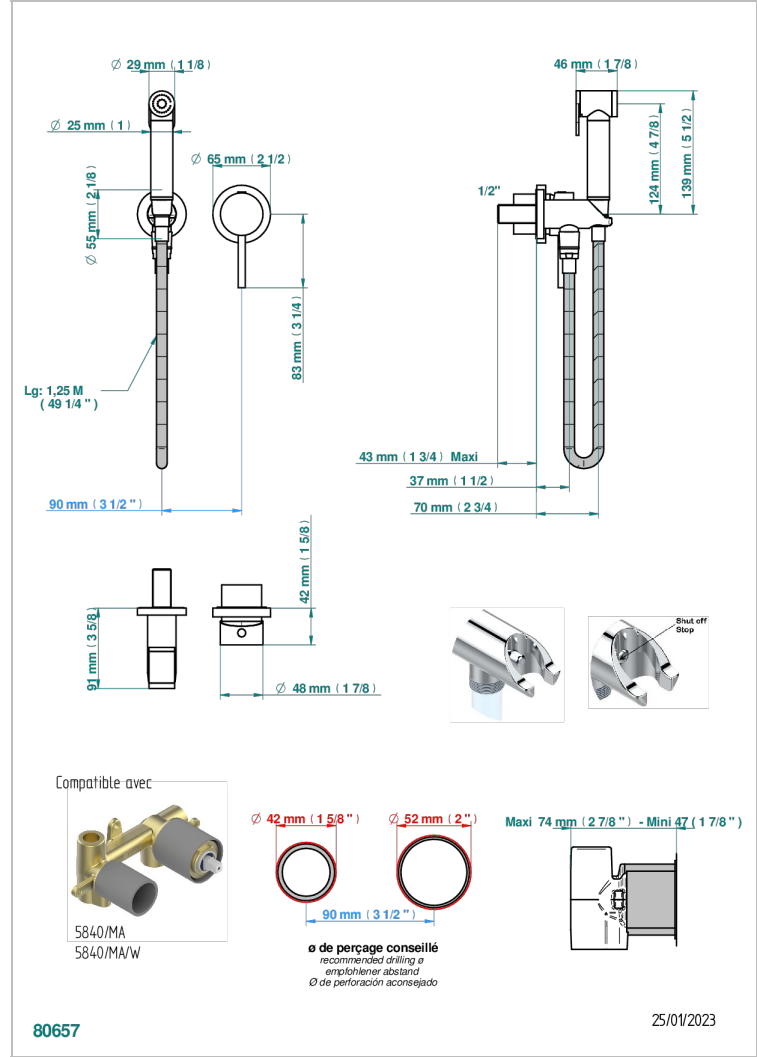

# NEW PARADISE

U5P-5840/MBG

THG  
PARIS

Trim only for WC douche including: trigger spray, wall mounted single lever mixer, reinforced hose (49 1/4"), wall outlet with integrated elbow with safety stopper

## CHARACTERISTIC

- ACS : 19ACCLY412

## RELATED SKU'S

- Ref. G00-5840/MAUS Rough parts for concealed wall-mounted mixer with 1/2" outlet