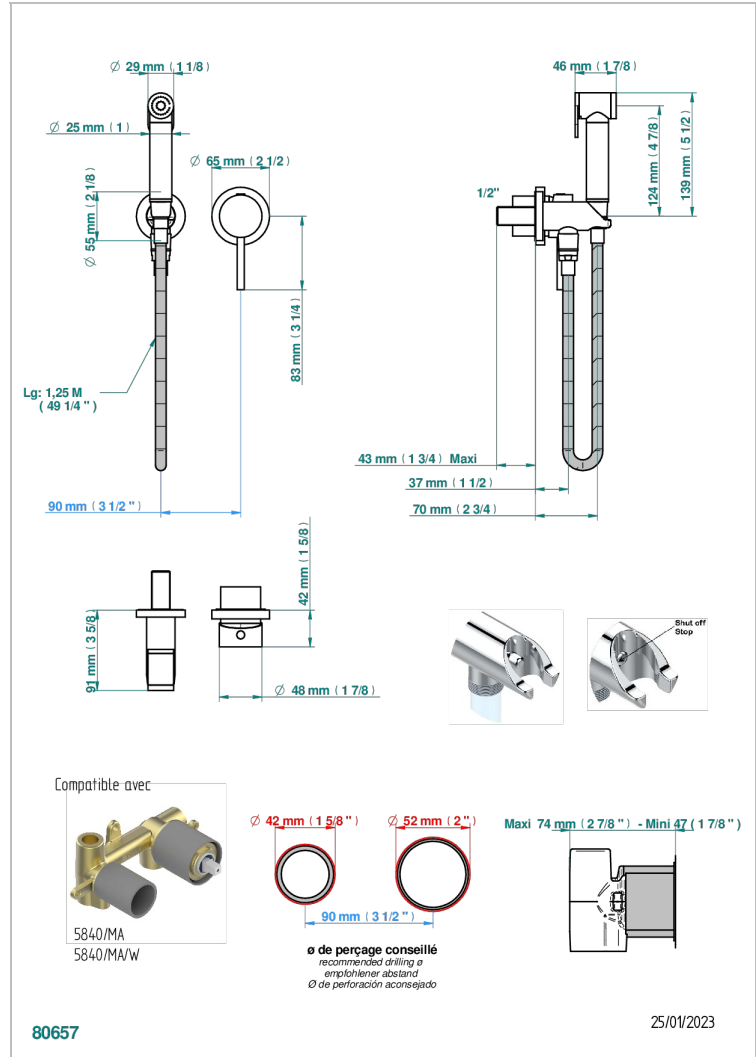

Trim only for WC douche including: trigger spray, wall mounted single lever mixer, reinforced hose (1.25m), wall outlet with integrated elbow with safety stopper

### CHARACTERISTIC

- ACS : 19ACCLY412

### RELATED SKU'S

- Ref. G00-5840/MA Rough parts for concealed wall-mounted mixer with 1/2" outlet