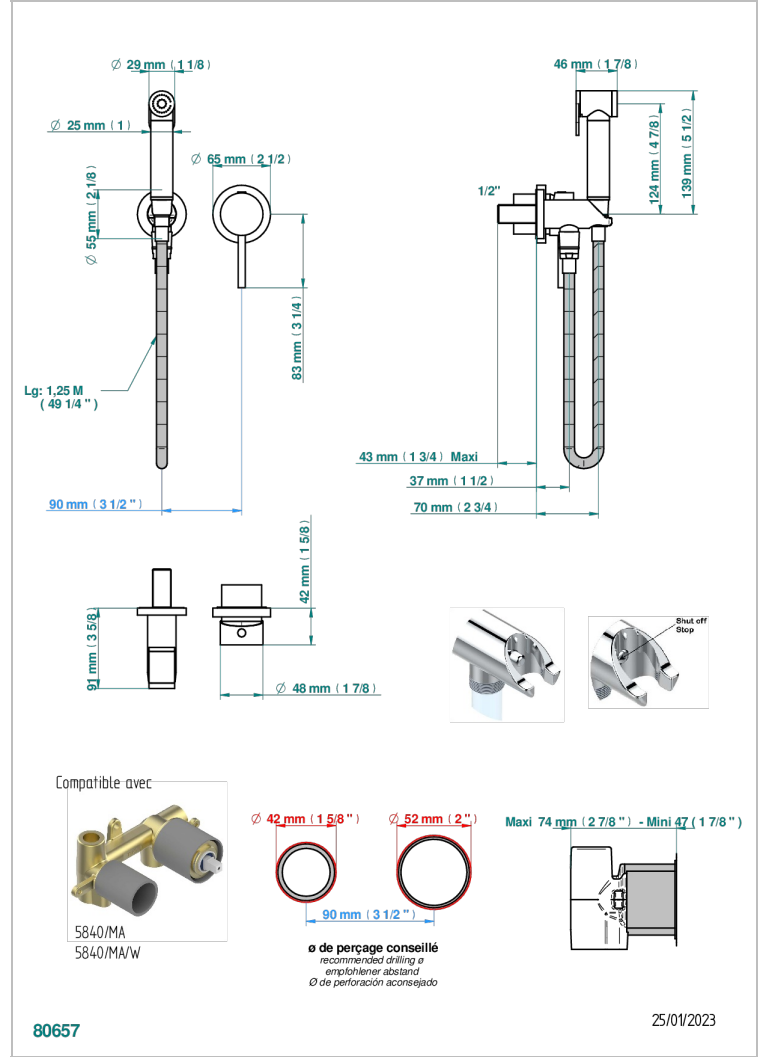

# NANO WITH LEVER

G5B-5840/MBG

THG  
PARIS

Trim only for WC douche including: trigger spray, wall mounted single lever mixer, reinforced hose (1.25m), wall outlet with integrated elbow with safety stopper

## CHARACTERISTIC

- ACS : 19ACCLY412

## RELATED SKU'S

- Ref. G00-5840/MA Rough parts for concealed wall-mounted mixer with 1/2" outlet