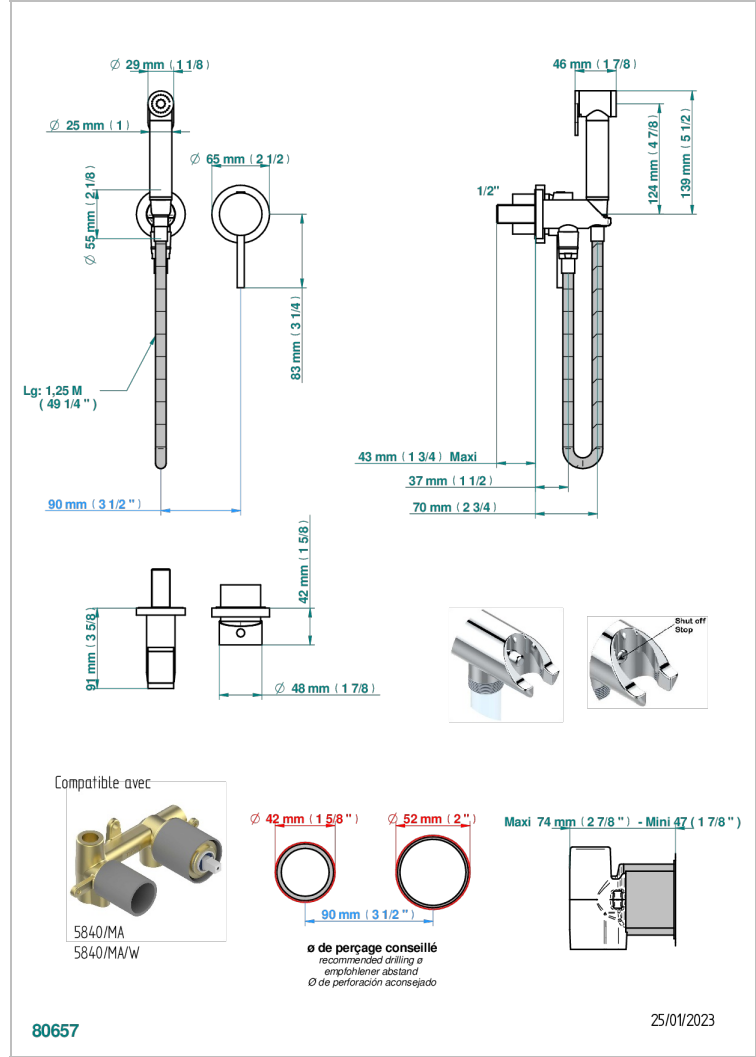

Trim only for WC douche including: trigger spray, wall mounted single lever mixer, reinforced hose (49 1/4"), wall outlet with integrated elbow with safety stopper

### CHARACTERISTIC

- ACS : 19ACCLY412

### RELATED SKU'S

- Ref. G00-5840/MAUS Rough parts for concealed wall-mounted mixer with 1/2" outlet

### AVAILABLE FINITIONS

- Black ceram - D30
- Chrome polished - A02
- Chrome polished / gold polished - G02
- Gold mat - F07
- Gold polished - F01
- Matt chrome (American satin) - C02

- Matt nickel (American satin) - C01
- Nickel antique / Sovereign - H28
- Nickel polished - B01
- Soft gold - F30
- Soft matt gold - F31