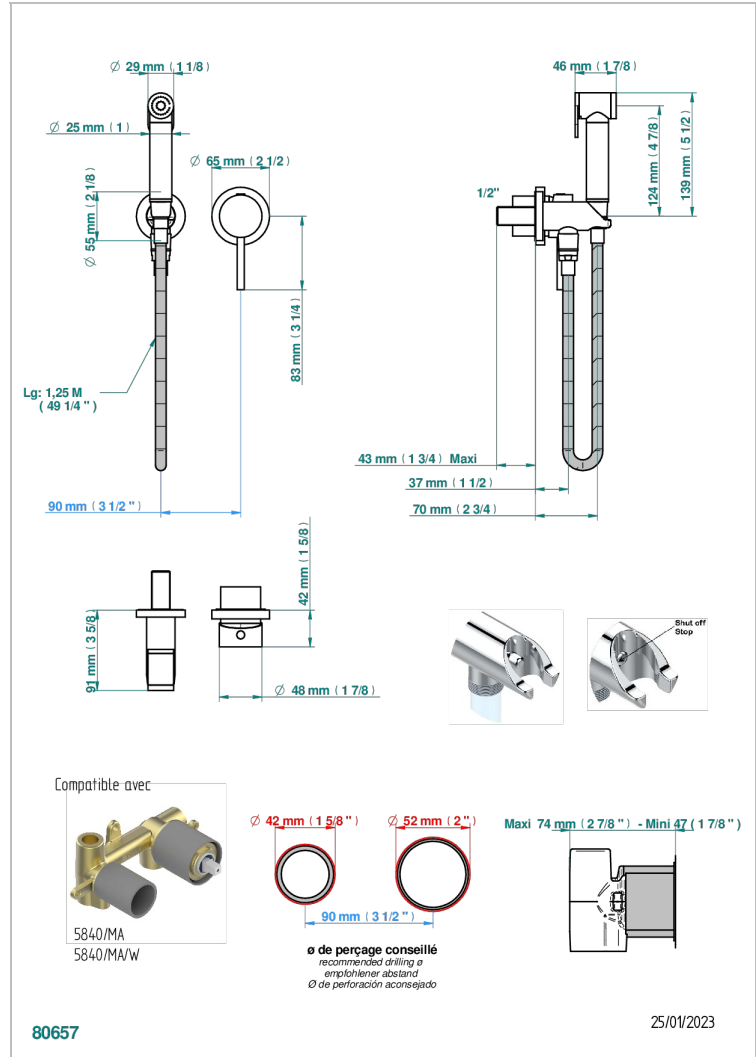

Trim only for WC douche including: trigger spray, wall mounted single lever mixer, reinforced hose (1.25m), wall outlet with integrated elbow with safety stopper

CHARACTERISTIC

- ACS : 19ACCLY412

STANDARDS

RELATED SKU'S

- Ref. G00-5840/MA Rough parts for concealed wall-mounted mixer with 1/2" outlet

AVAILABLE FINITIONS

- Antique nickel - H28
- Black ceram - D30
- Matt chrome - C02
- Matt gold - F07
- Matt nickel (color finish) - C01
- Polished chrome (color finish) - A02