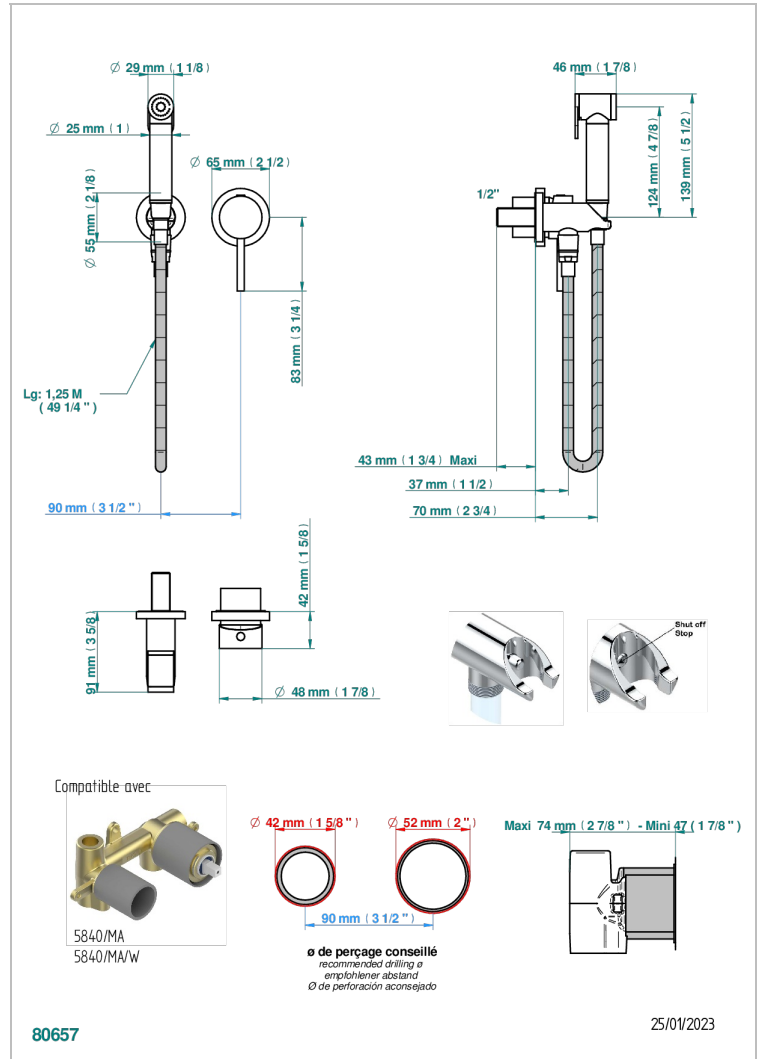

MONTAIGNE GRAND ANTIQUE MARBLE WITH LEVER HANDLES

G3S-5840/MBG

Trim only for WC douche including: trigger spray, wall mounted single lever mixer, reinforced hose (49 1/4"), wall outlet with integrated elbow with safety stopper

CHARACTERISTIC

- ACS : 19ACCLY412

STANDARDS

RELATED SKU'S

- Ref. G00-5840/MAUS Rough parts for concealed wall-mounted mixer with 1/2" outlet

AVAILABLE FINITIONS

Black ceram - D30
Blush PVD - H62
Brass color PVD - H49
Brown bronze color PVD - F33
Chrome polished - A02
Chrome polished / gold polished - G02