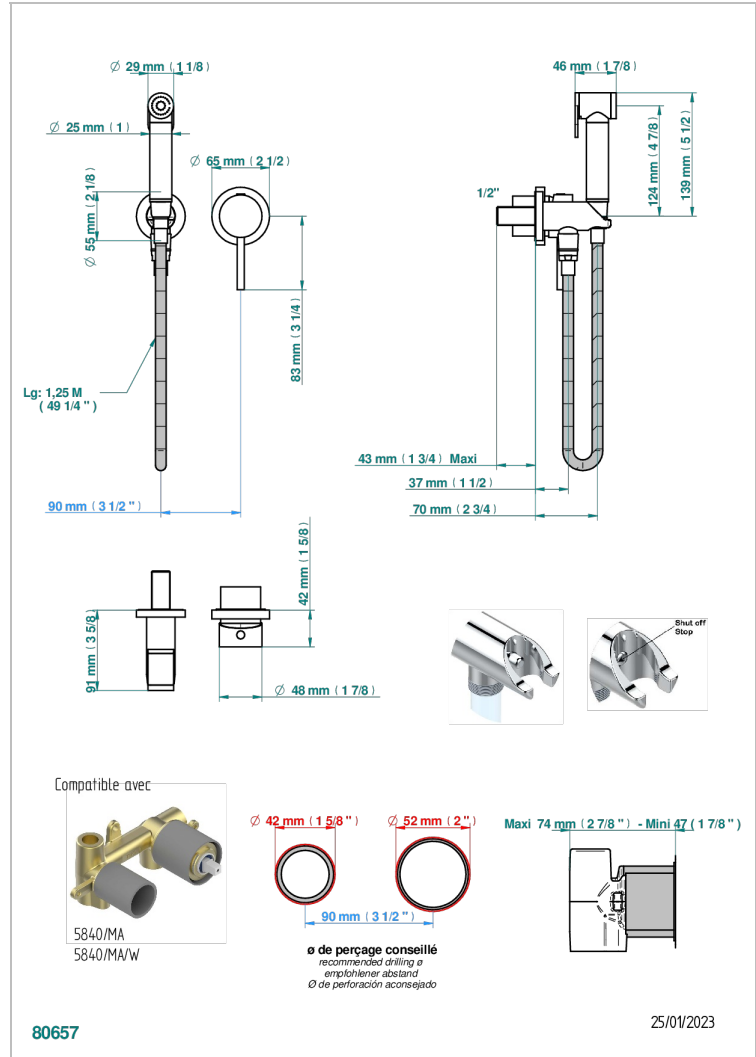

# MONTAIGNE GRAND ANTIQUE MARBLE

G3R-5840/MBG

Trim only for WC douche including: trigger spray, wall mounted single lever mixer, reinforced hose (49 1/4"), wall outlet with integrated elbow with safety stopper

## CHARACTERISTIC

- ACS : 19ACCLY412

## RELATED SKU'S

- Ref. G00-5840/MAUS Rough parts for concealed wall-mounted mixer with 1/2" outlet