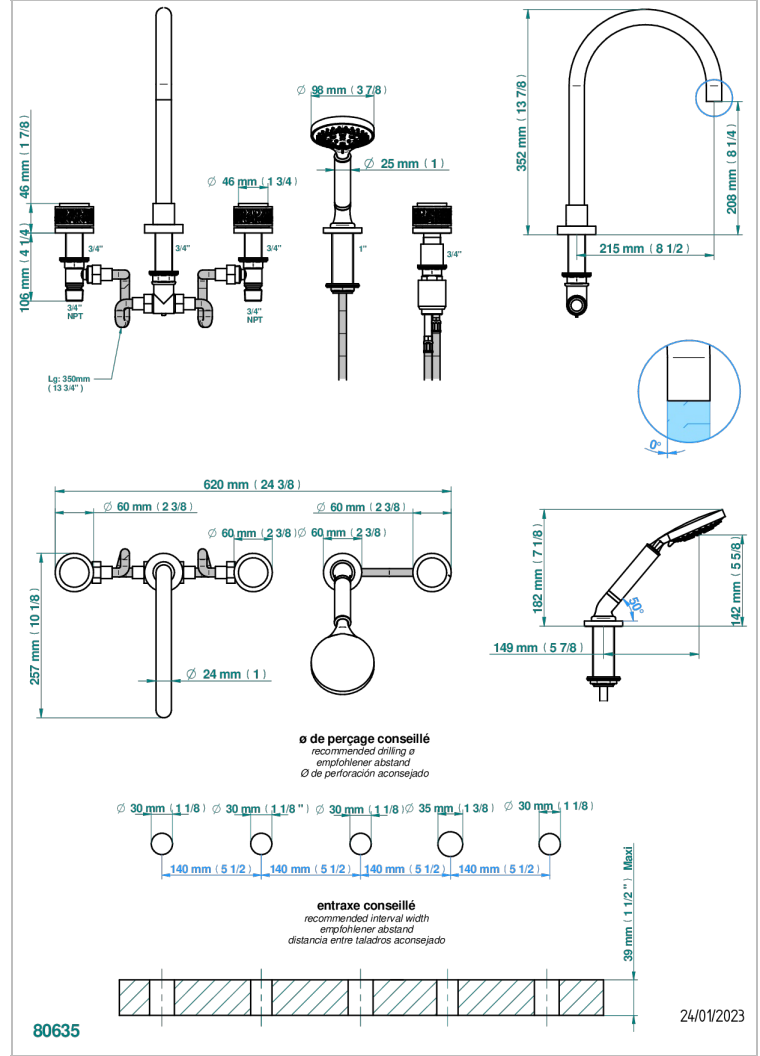

NEW PARADISE

U5P-1132SGUS

THG[®]
PARIS

Roman tub set with 2 x 3/4" valves and rim mounted ceramic mixer with progressive cartridge and handshower

CHARACTERISTIC

- New Paradise
- Roman tub set with 2 x 3/4" valves and rim mounted ceramic mixer with progressive cartridge and handshower

Matt brass color PVD - H50
Matt brown bronze color PVD - F34
Matt chrome (American satin) - C02
Matt gold color PVD - H53
Matt graphite PVD - H65
Matt nickel (American satin) - C01

Matt nickel color PVD - H56
Nickel antique / Sovereign - H28
Nickel color PVD - H55
Nickel polished - B01
Soft matt gold - F31
Umber PVD - H66