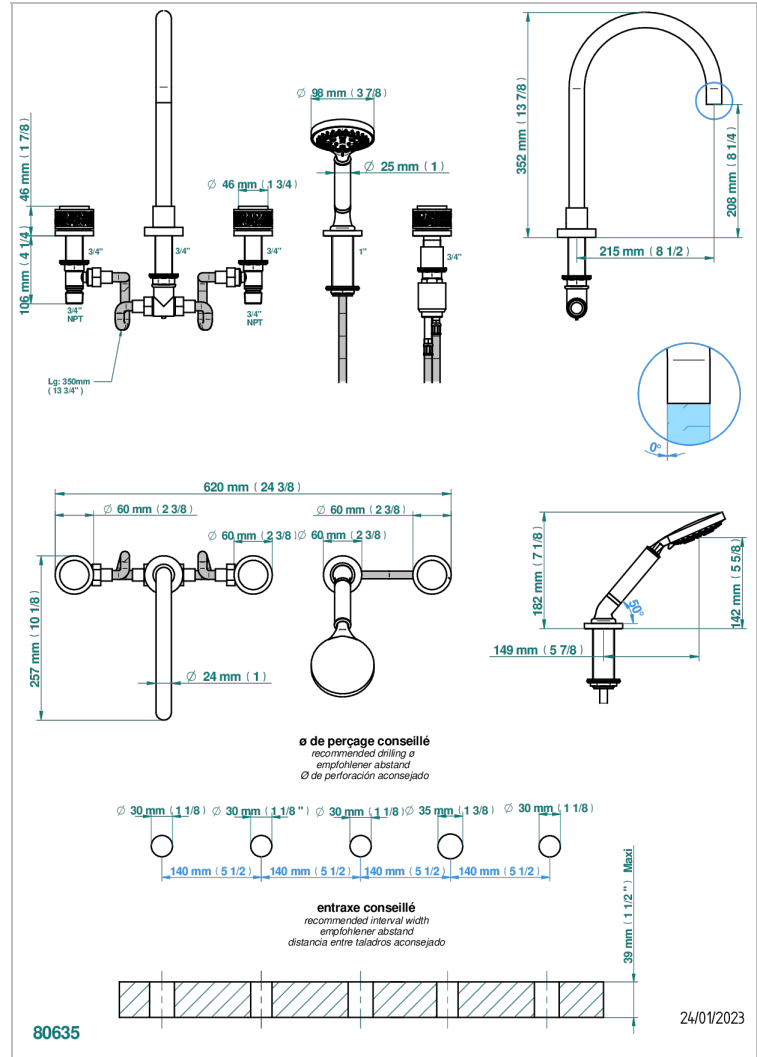

NEW PARADISE

U5P-1132SG

5-hole bath/shower mixer with super goliath spout, 2 x 3/4" valves, and rim mounted handshower supplied by progressive cartridge mixer

CHARACTERISTIC

- New Paradise
- 5-hole bath/shower mixer with super goliath spout, 2 x 3/4" valves, and rim mounted handshower supplied by progressive cartridge mixer

AVAILABLE FINITIONS

Antique nickel - H28
Black ceram - D30
Blush PVD - H62
Brass color PVD - H49
Brown bronze color PVD - F33
Gold color PVD - H52

Graphite PVD - H64
Lacquered light bronze - D01
Matt Umber PVD - H67
Matt blush PVD - H60
Matt brass color PVD - H50
Matt brown bronze color PVD - F34