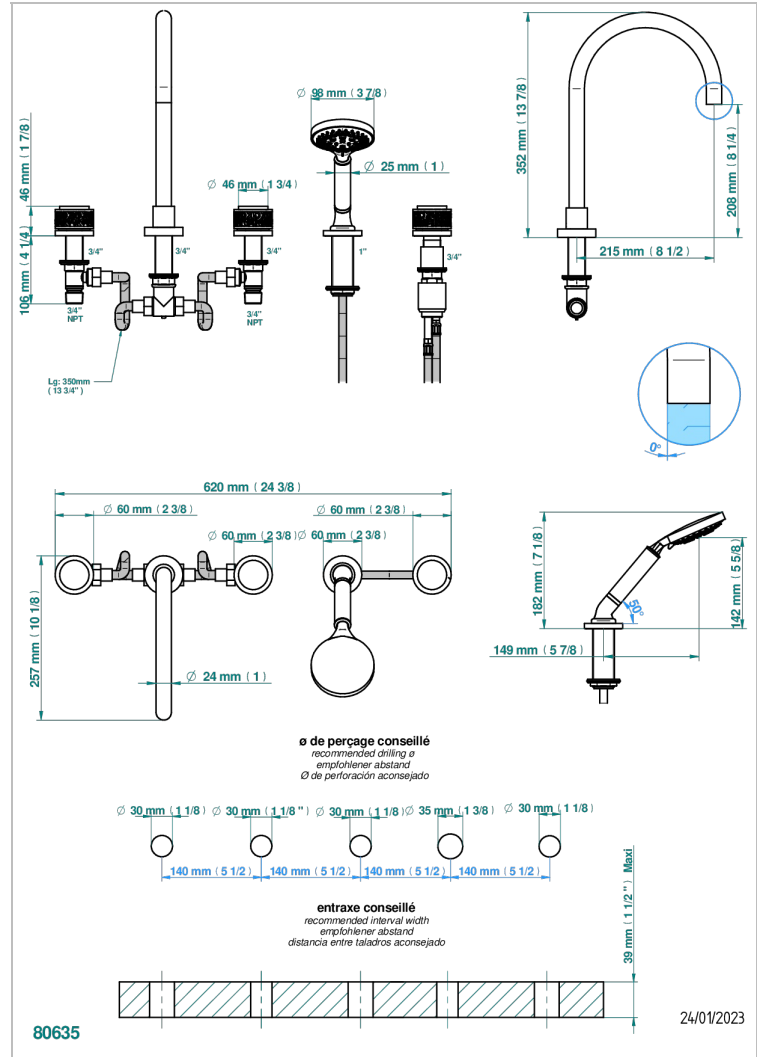

# NEW PARADISE

U5P-1132SG

5-hole bath/shower mixer with super goliath spout, 2 x 3/4" valves, and rim mounted handshower supplied by progressive cartridge mixer

## CHARACTERISTIC

- New Paradise
- 5-hole bath/shower mixer with super goliath spout, 2 x 3/4" valves, and rim mounted handshower supplied by progressive cartridge mixer

## AVAILABLE FINITIONS

Antique nickel - H28  
Black ceram - D30  
Blush PVD - H62  
Brass color PVD - H49  
Brown bronze color PVD - F33  
Gold color PVD - H52

Graphite PVD - H64  
Lacquered light bronze - D01  
Matt Umber PVD - H67  
Matt blush PVD - H60  
Matt brass color PVD - H50  
Matt brown bronze color PVD - F34