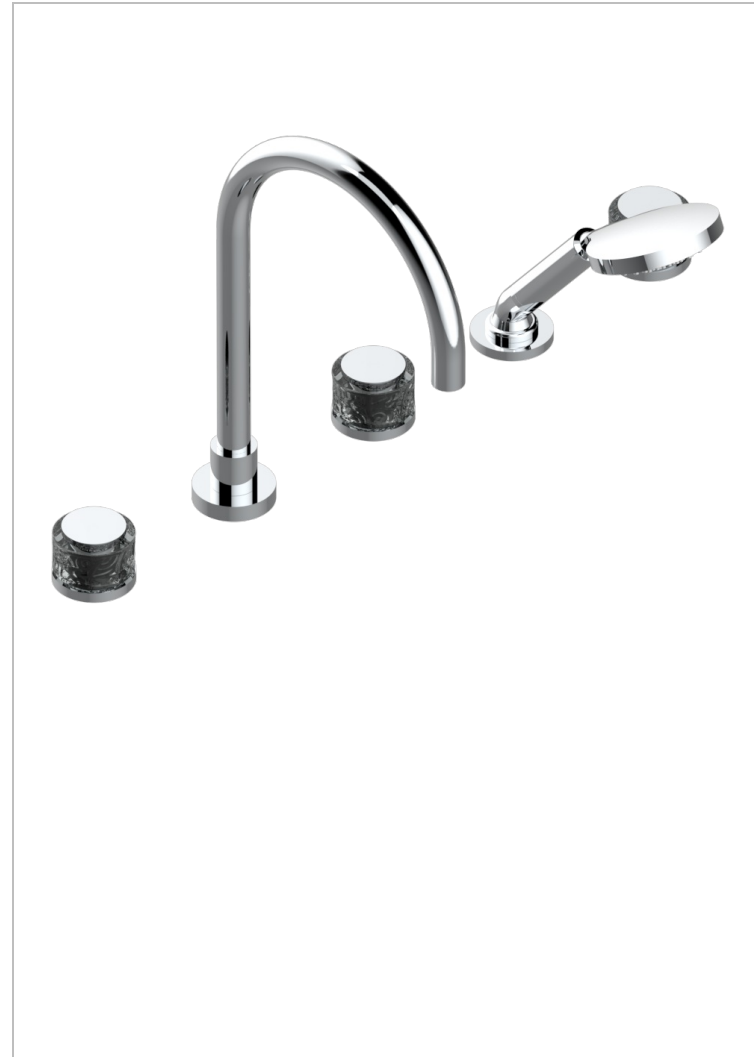

# NEW PARADISE

U5P-1132SG

5-hole bath/shower mixer with super goliath spout, 2 x 3/4" valves, and rim mounted handshower supplied by progressive cartridge mixer

## CHARACTERISTIC

- New Paradise
- 5-hole bath/shower mixer with super goliath spout, 2 x 3/4" valves, and rim mounted handshower supplied by progressive cartridge mixer

## AVAILABLE FINITIONS

Antique nickel - H28  
Black ceram - D30  
Blush PVD - H62  
Brass color PVD - H49  
Brown bronze color PVD - F33  
Gold color PVD - H52

Graphite PVD - H64  
Lacquered light bronze - D01  
Matt Umber PVD - H67  
Matt blush PVD - H60  
Matt brass color PVD - H50  
Matt brown bronze color PVD - F34