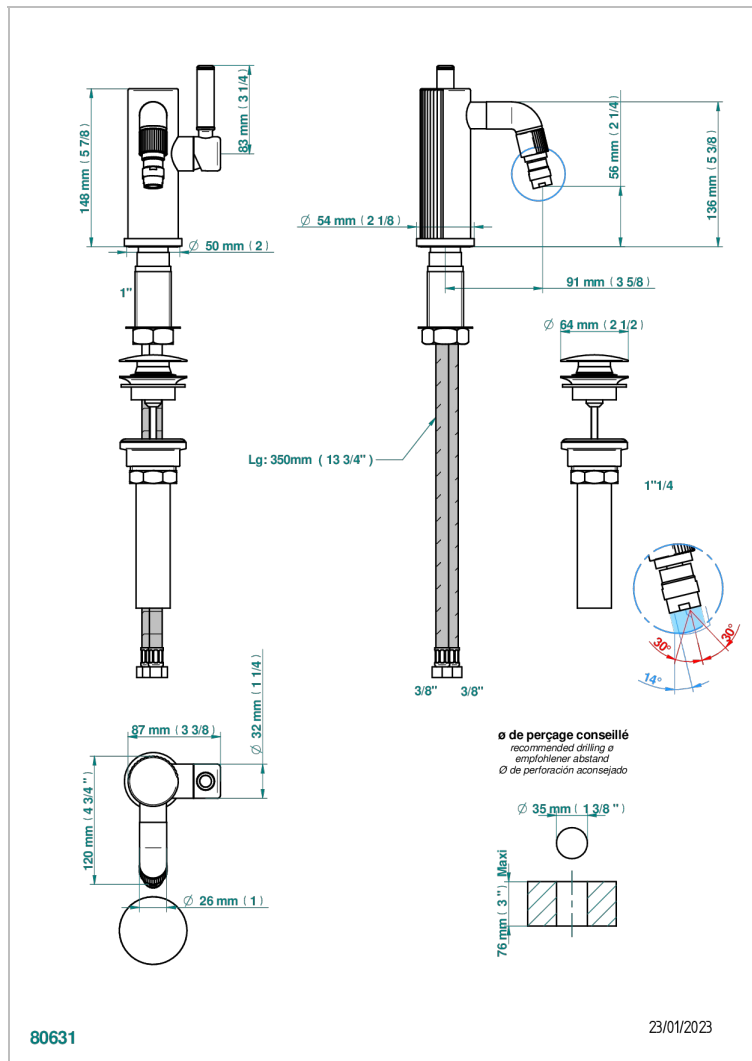

# ESTRELA METAL INLAYS

U3L-6504/US

Single lever bidet faucet with drain

THG  
PARIS